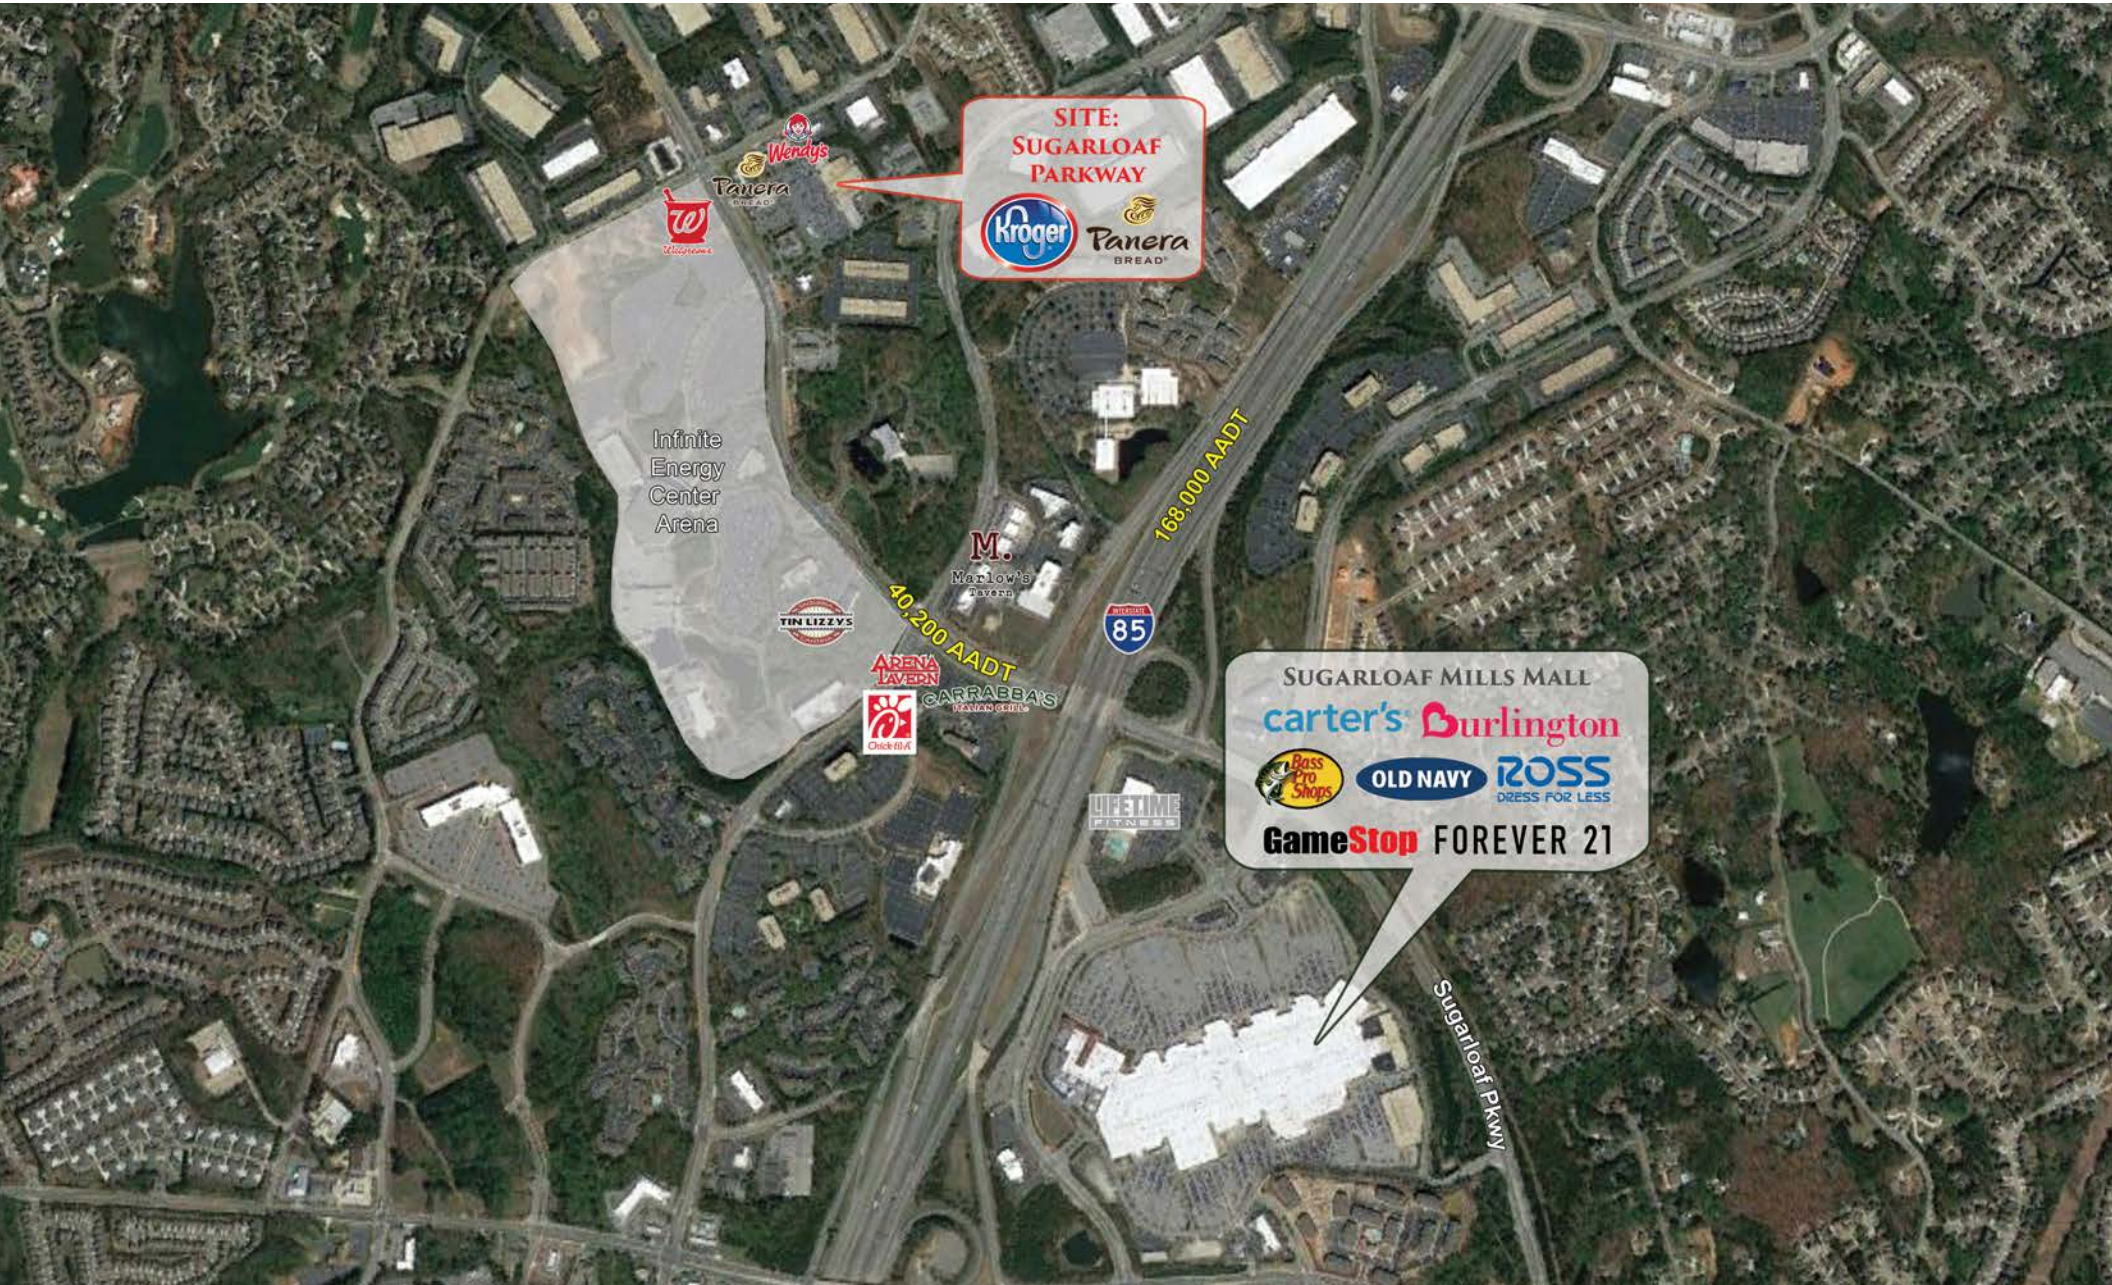

SUGARLOAF PARKWAY

6555 SUGARLOAF PARKWAY
DULUTH, GA 30097

AVAILABLE

1,215 SF

TRAFFIC COUNTS

SUGARLOAF PARKWAY	40,200 AADT
I-85	168,000 AADT

ANCHOR

64,905 SF

INTERSECTION:
SUGARLOAF PARKWAY &
MEADOW CHURCH ROAD

CONTACT

BENTON.GREEN@RETAILPLANNINGCORP.COM

35 JOHNSON FERRY ROAD
MARIETTA, GA 30068
770.956.8383

POPULATION	7,752	65,977	210,795
HOUSEHOLDS	2,788	22,043	71,766
AVG. HH INCOME	\$122,150	\$94,676	\$82,963

2017 DEMOGRAPHICS

SUGARLOAF PARKWAY

6555 SUGARLOAF PARKWAY
DULUTH, GA 30097

SUGARLOAF PARKWAY

6555 SUGARLOAF PARKWAY
DULUTH, GA 30097

TENANT	UNIT	
FRONTERA MEX MEX GRILL	101	5,000
GREAT CLIPS	103	1,257
V-NAIL	104	1,193
KROGER #476	201	64,905
C2 EDUCATION	301	1,785
BRAZILIAN WAX BY ANDREIA	302	1,870
JOANIE PARKER HAIR	303	1,927
H&R BLOCK	304	2,000
SUGARLOAF EYECARE	305	2,547
UPS	307	1,520
DR. BECK DENTIST	308	1,280
LUCIANO'S	309	4,000
DRY CLEANERS	401	1,215
JIMMY JOHN'S	402	1,499
MARCO'S PIZZA	403	1,337
FIVE SPICE ASIAN FUSION	404	3,605
AVAILABLE	405	1,215
PANERA BREAD	406	3,787