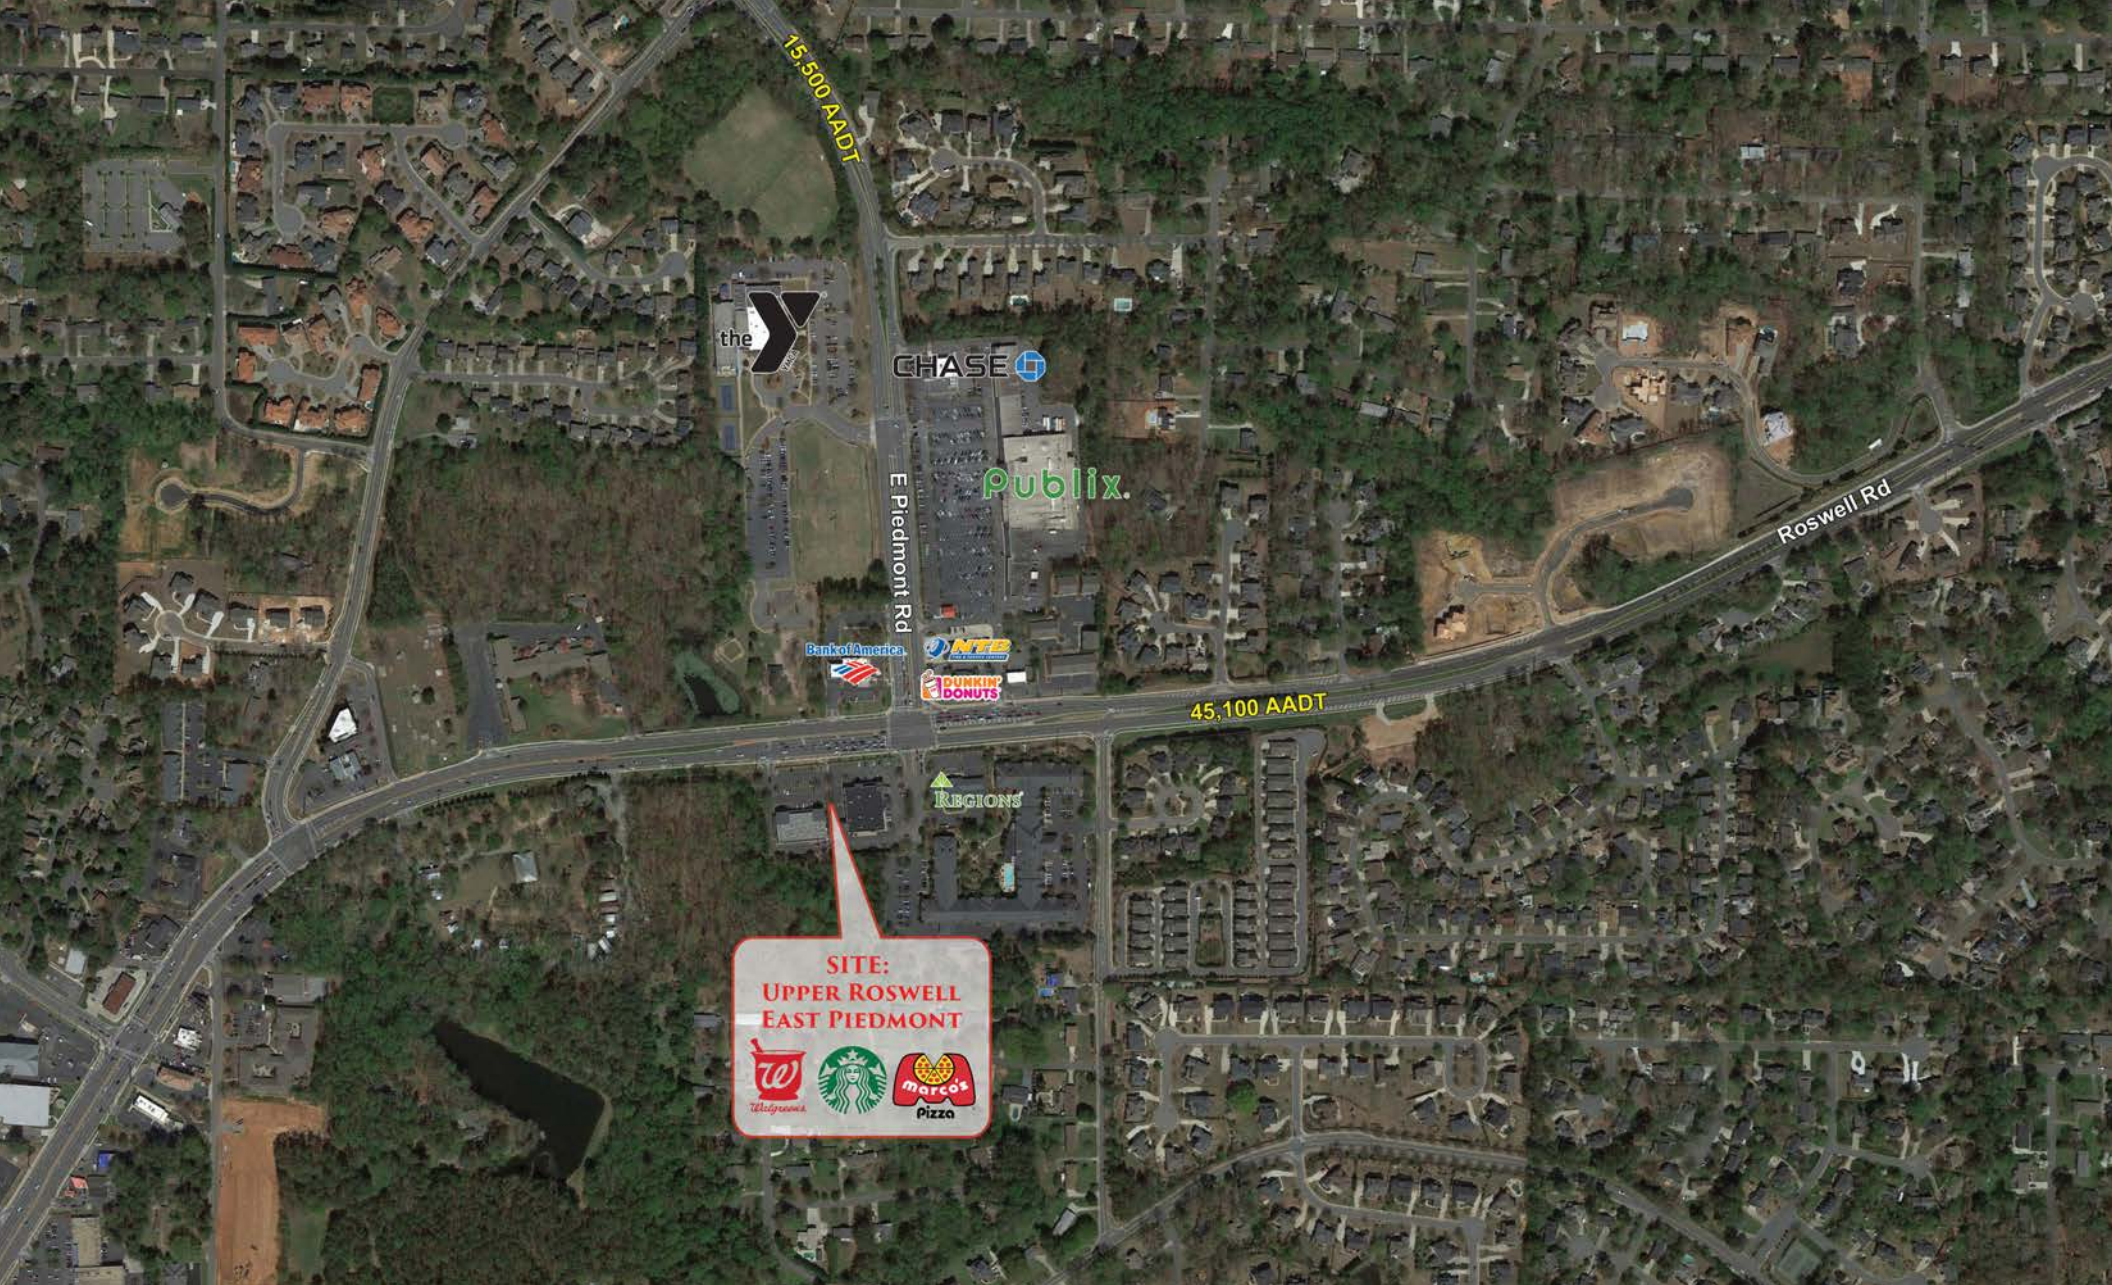

UPPER ROSWELL/EAST PIEDMONT

2424 ROSWELL ROAD
MARIETTA, GA 30062

TRAFFIC COUNTS

ROSWELL ROAD	45,100 AADT
EAST PIEDMONT	15,500 AADT

AVAILABLE

1,626 SF

ANCHORS

15,120 SF

1,573 SF

INTERSECTION:
ROSWELL ROAD &
EAST PIEDMONT ROAD

CONTACT

SAM.COATS@RETAILPLANNINGCORP.COM

35 JOHNSON FERRY ROAD
MARIETTA, GA 30068
770.956.8383

	1 MILE	3 MILE	5 MILE
POPULATION	8,736	71,388	189,851
HOUSEHOLDS	3,717	28,309	75,377
AVG. HH INCOME	\$96,321	\$99,785	\$103,142

2017 DEMOGRAPHICS

UPPER ROSWELL/EAST PIEDMONT

2424 ROSWELL ROAD
MARIETTA, GA 30062

**SITE:
UPPER ROSWELL
EAST PIEDMONT**

Wendy's
Starbucks
Marco's
Pizza

UPPER ROSWELL/EAST PIEDMONT

2424 ROSWELL ROAD
 MARIETTA, GA 30062