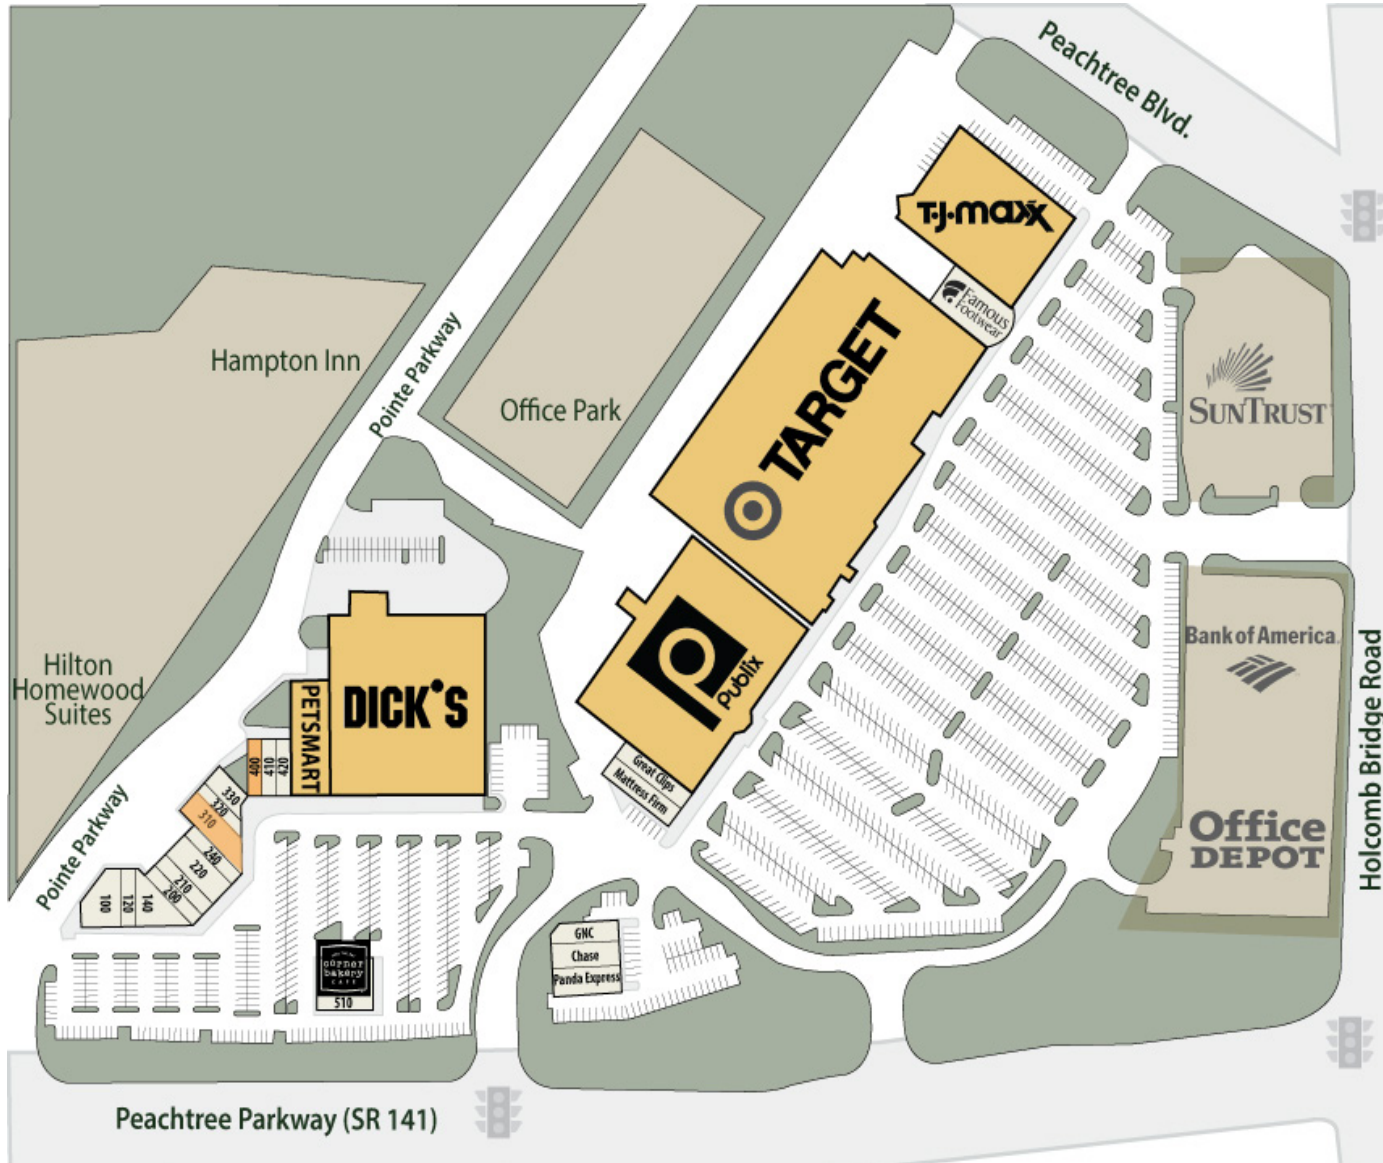

# PEACHTREE SQUARE PEACHTREE SQUARE NORTH

6050 PEACHTREE PARKWAY & 3200 HOLCOMB  
BRIDGE ROAD | NORCROSS, GA 30092

TENANT	UNIT	SQFT
PEACHTREE SQUARE NORTH		
THREE DOLLAR CAFE	100	4,046
JERSEY MIKE'S	120	1,607
CHEESEBURGER BOBBY'S	140	2,765
PITA MEDITERRANEAN	200	2,018
HELLO EYECARE	210	1,971
CICI'S PIZZA	220	3,993
UPS	240	2,050
<b>AVAILABLE</b>	<b>310</b>	<b>3,943</b>
LIBERTY TAX	320	1,270
ELLE NAILS	330	2,020
<b>AVAILABLE</b>	<b>400</b>	<b>1,602</b>
BENCHMARK PHYSICAL THERAPY	410	1,569
PHOENIX CHIROPRACTIC	420	1,549
PETSMART	430	15,095
DICK'S SPORTING GOODS	450	50,500
CORNER BAKERY	510	4,011
PEACHTREE SQUARE		
TJ MAXX	100	30,182
FAMOUS FOOTWEAR	200	5,640
TARGET	30	115,061
PUBLIX #560	400	56,146
MATTRESS FIRM	500	4,000
GREAT CLIPS	500B	1,856
PANDA EXPRESS	600	2,819
CHASE	600B	3,589
GNC	650	1,552
OFFICE DEPOT	700	15,001