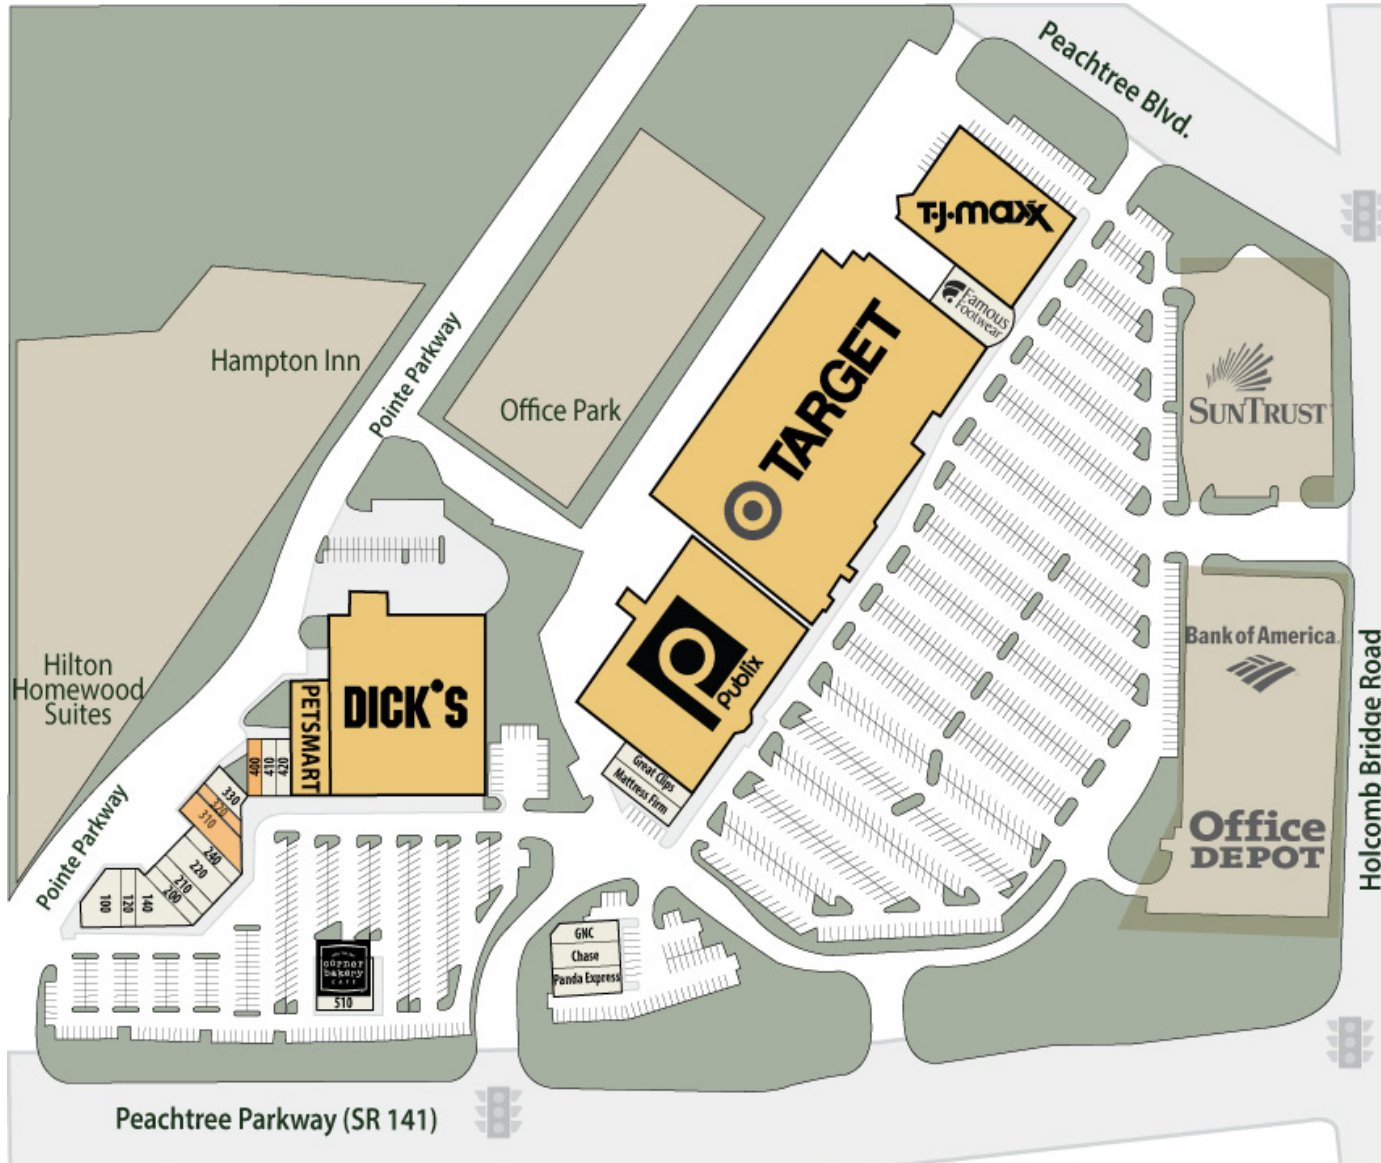

PEACHTREE SQUARE PEACHTREE SQUARE NORTH

6050 PEACHTREE PARKWAY & 3200 HOLCOMB
BRIDGE ROAD | NORCROSS, GA 30092

TENANT	UNIT	SQFT
PEACHTREE SQUARE NORTH		
THREE DOLLAR CAFE	100	4,046
JERSEY MIKE'S	120	1,607
CHEESEBURGER BOBBY'S	140	2,765
PITA MEDITERRANEAN	200	2,018
HELLO EYECARE	210	1,971
CICI'S PIZZA	220	3,993
UPS	240	2,050
AVAILABLE	310	3,943
AVAILABLE	320	1,270
ELLE NAILS	330	2,020
AVAILABLE	400	1,602
BENCHMARK PHYSICAL THERAPY	410	1,569
PHOENIX CHIROPRACTIC	420	1,549
PETSMART	430	15,095
DICK'S SPORTING GOODS	450	50,500
CORNER BAKERY	510	4,011
PEACHTREE SQUARE		
TJ MAXX	100	30,182
FAMOUS FOOTWEAR	200	5,640
TARGET	30	115,061
PUBLIX #560	400	56,146
MATTRESS FIRM	500	4,000
GREAT CLIPS	500B	1,856
PANDA EXPRESS	600	2,819
CHASE	600B	3,589
GNC	650	1,552
OFFICE DEPOT	700	15,001