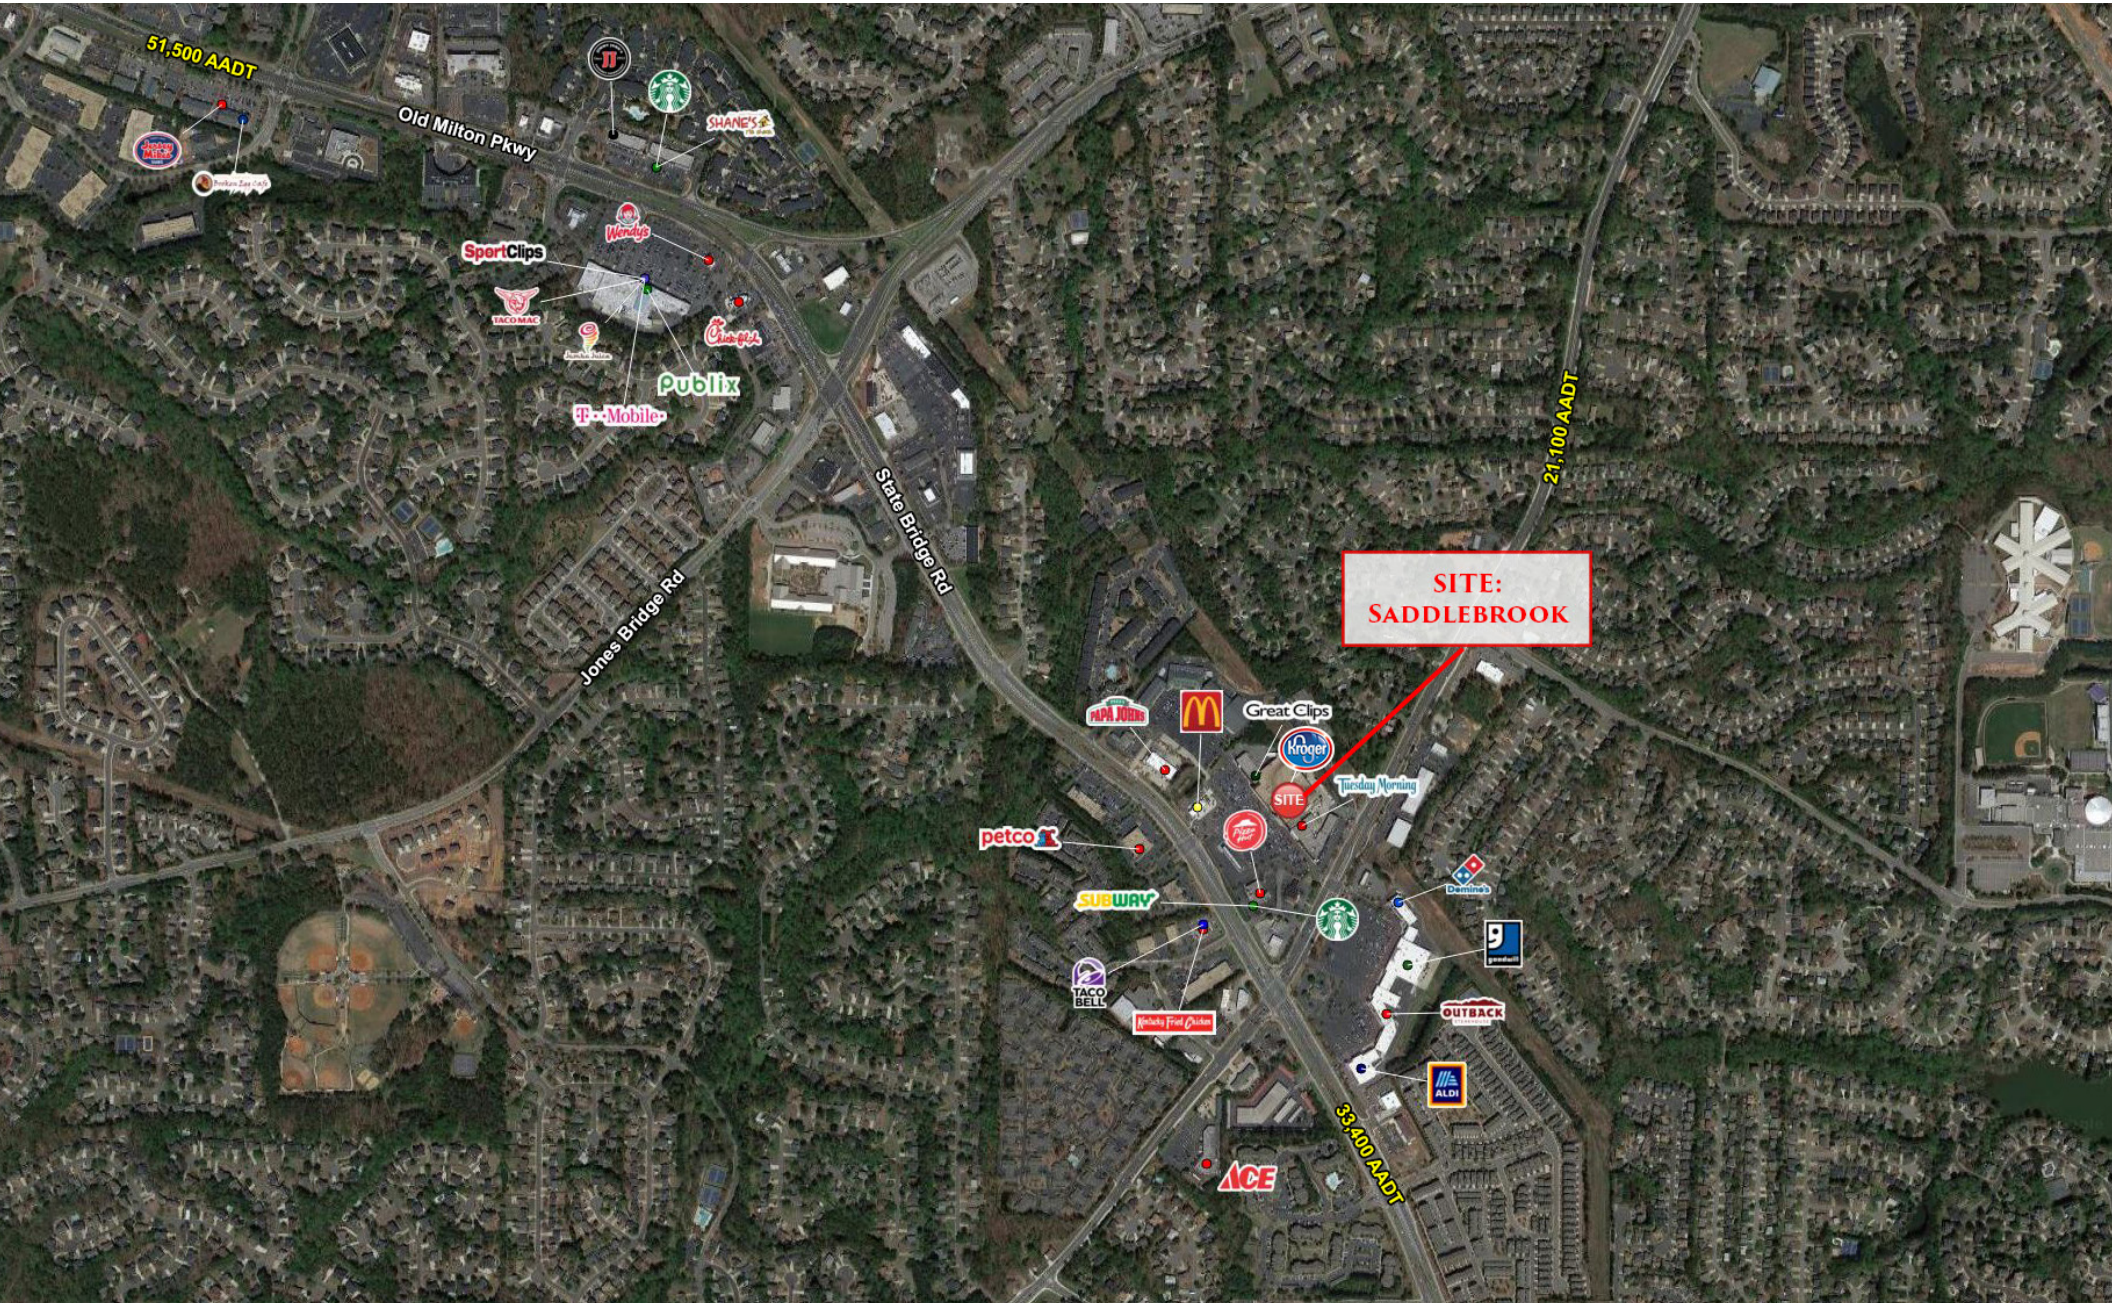

SADDLEBROOK

10945 STATE BRIDGE ROAD
ALPHARETTA, GA 30022

AVAILABLE

1,375 - 3,311 SF

ANCHOR

76,500 SF

TRAFFIC COUNTS

STATE BRIDGE ROAD 33,400 AADT
JONES BRIDGE ROAD 21,100 AADT

INTERSECTION:
JONES BRIDGE ROAD &
STATE BRIDGE ROAD

CONTACT

BENTON.GREEN@RETAILPLANNINGCORP.COM

35 JOHNSON FERRY ROAD
MARIETTA, GA 30068
770.956.8383

	1 MILE	3 MILE	5 MILE
POPULATION	13,416	88,995	195,819
HOUSEHOLDS	4,966	31,545	72,660
AVG. HH INCOME	\$109,120	\$146,605	\$132,772

2017 DEMOGRAPHICS

SADDLEBROOK

10945 STATE BRIDGE ROAD
ALPHARETTA, GA 30022

SADDLEBROOK

10945 STATE BRIDGE ROAD
ALPHARETTA, GA 30022

TENANT	UNIT	SQ FT
7 TEQUILAS MEXICAN	101	4,550
NAIL TURBO	103	1,225
SHEAR IMPRESSIONS	104	1,050
EXPEDIA TRAVEL	105	1,050
AVAILABLE	106	1,375
GREAT CLIPS	107	1,075
KROGER #390	201	76,500
LAVIDA MASSAGE	301	3,000
TUESDAY MORNING	302	10,000
PALM BEACH TAN	303	3,000
THAI RESTAURANT	304	2,450
PC MEDIC	305	1,000
20/20 EYECARE	306	1,350
SUBWAY	307	1,238
THE UPS STORE	401	1,639
AVAILABLE	402	3,311
MONRO MUFFLER BRAKE	403	5,928
WELLSTREET URGENT CARE	501	6,000
PIZZA HUT	502	1,386
VERIZON WIRELESS	503	1,600