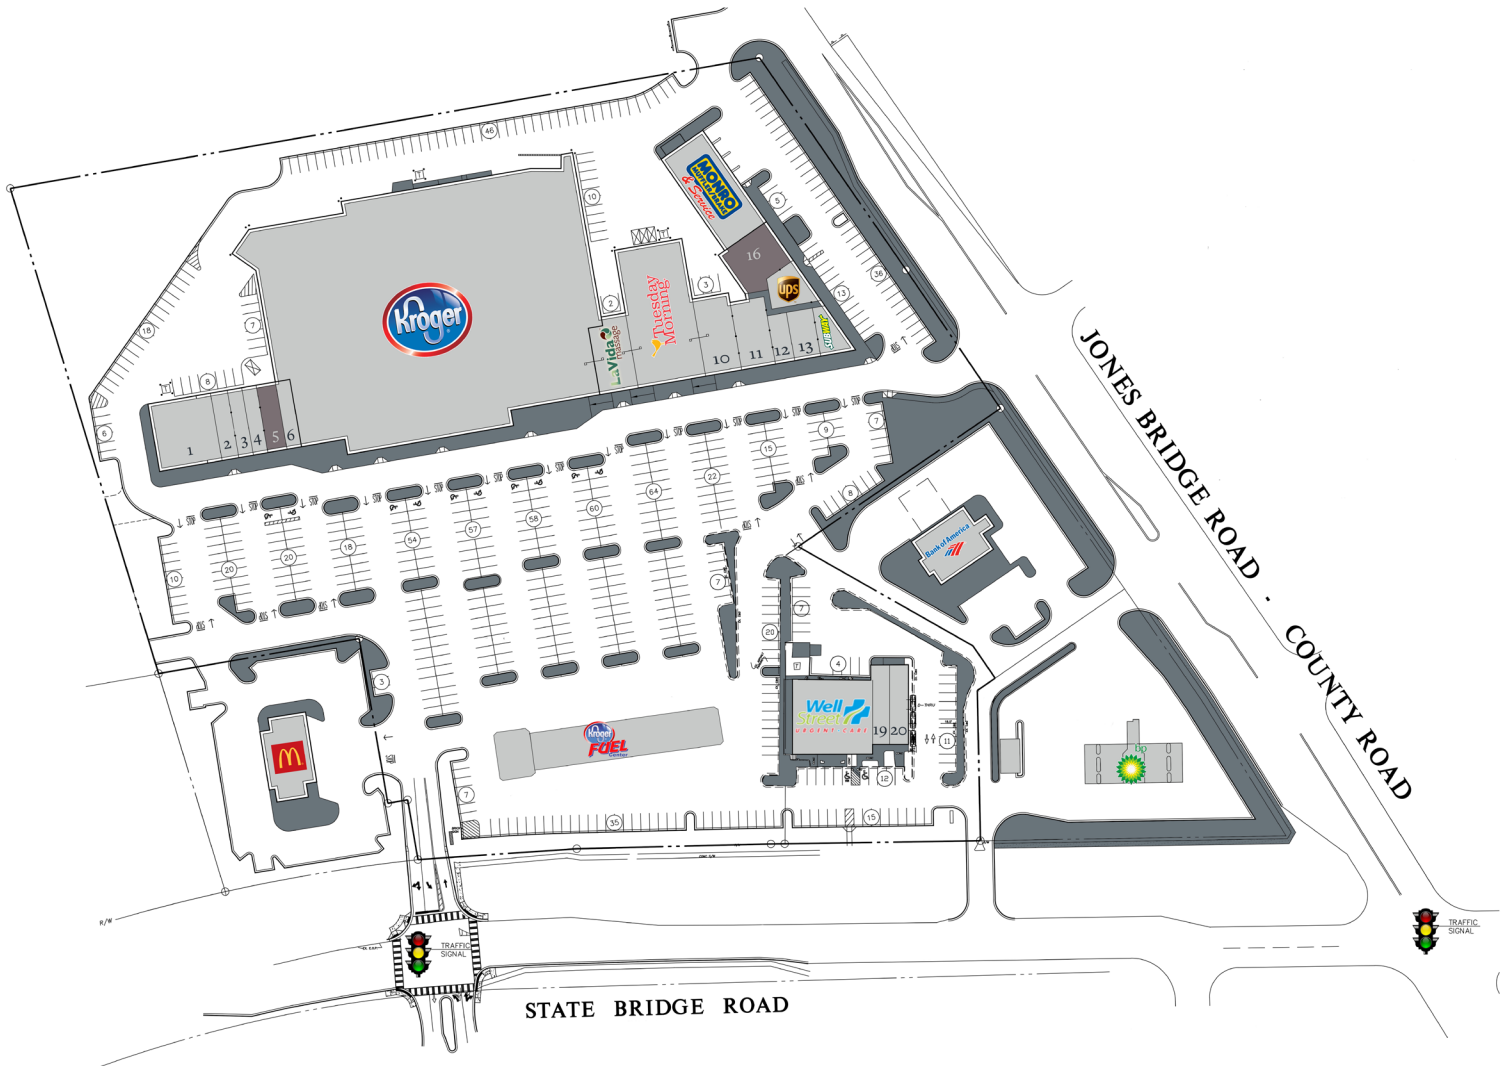

Saddlebrook

Alpharetta, Georgia

10945 State Bridge Road, Alpharetta, GA 30022

Tenant	SF	Tenant	SF
1. 7 Tequilas Mexican	4,550	11. Thai Restaurant	2,450
2. Elite Nails	1,225	12. PC Medic	1,000
3. Shear Impressions	1,050	13. 20/20 Eyecare	1,350
4. Expedia Travel	1,050	14. Subway	1,238
5. Available	1,375	15. The UPS Store	1,639
6. Great Clips	1,075	16. Available	3,311
7. Kroger	76,500	17. Monro Muffler Brake & Service	5,928
8. LaVida Massage	3,000	18. Wellstreet Urgent Care	6,000
9. Tuesday Morning	10,000	19. Pizza Hut	1,386
10. Palm Beach Tan	3,000	20. Verizon Wireless	1,600

35 Johnson Ferry Road, Marietta, GA 30068
 770.956.8383 | benton.green@retailplanningcorp.com
 retailplanningcorp.com

RPC