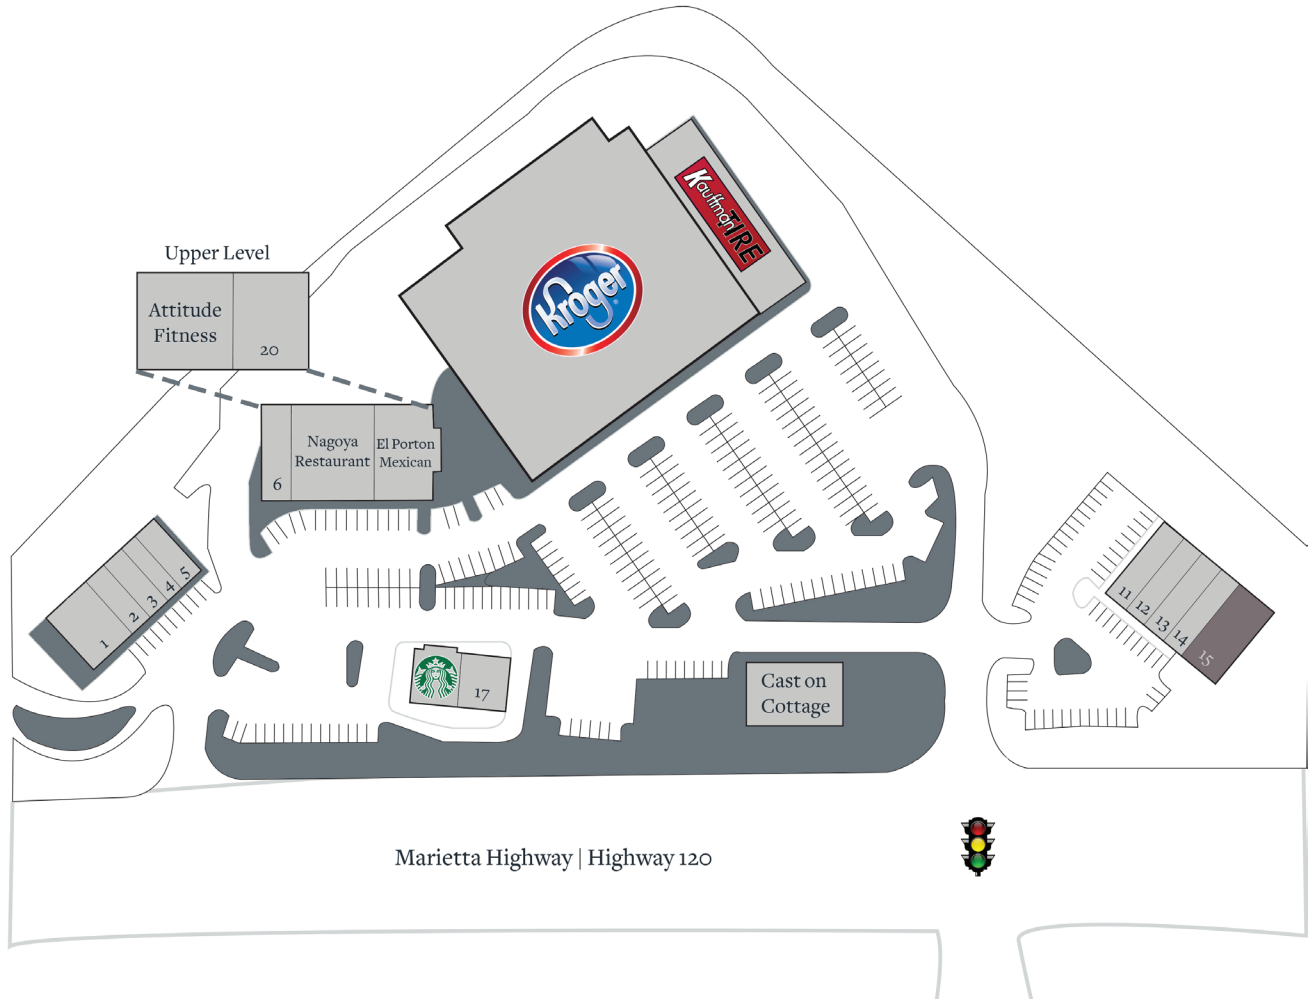

# Coleman Village

## Roswell, Georgia

900 Marietta Highway, Roswell, GA 30075

Tenant	SF	Tenant	SF
1. Flipping Pizza	2,400	11. Cherry's Liquor	1,400
2. Trucare Dentistry	1,200	12. The Framing Studio	1,400
3. Nail Millennium	1,200	13. The UPS Store	1,400
4. New China	1,000	14. Fifth & Mae Salon	1,400
5. 100% Chiropractic	1,400	<b>15. Available</b>	<b>2,800</b>
6. Coleman Cleaners	2,000	16. Cast on Cottage	3,375
7. Nagoya Restaurant	4,500	17. Hazel Family Eyecare	1,500
8. El Porton Mexican	3,874	18. Starbucks	1,500
9. Kroger	45,627	19. Attitude Fitness	3,499
10. Kauffman Tire	6,500	20. Dierkes Family Orthodontics	2,983