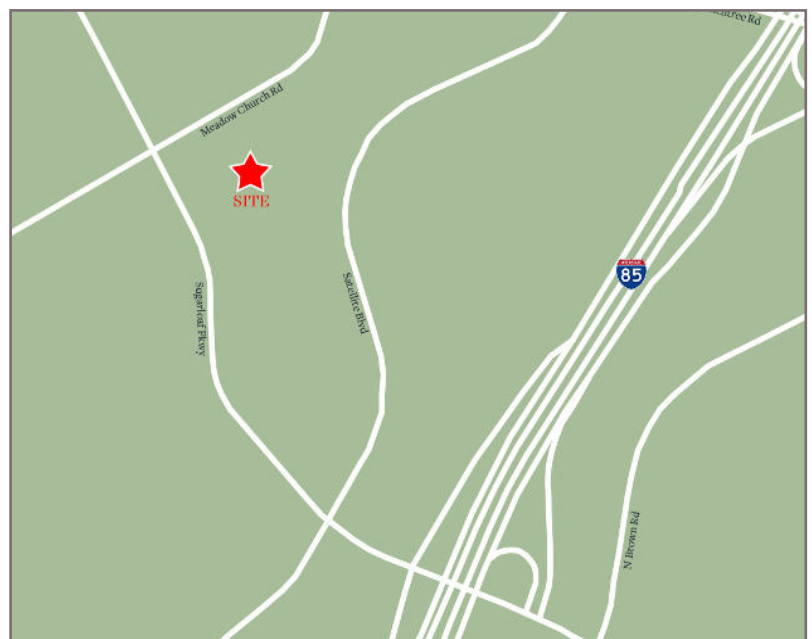

Sugarloaf Parkway

Duluth, Georgia

6555 Sugarloaf Parkway, Duluth, GA 30097

- 1,215 sf available
- Kroger anchored center located in the metro Atlanta suburb of Duluth in Gwinnett County
- Gwinnett County is one of the fastest growing counties and home to major employers including Kroger, Publix, Walmart and US Postal Service
- Average household income of \$119,659 within one mile radius from the shopping center
- Easy access to University of Georgia
- Close proximity to Lake Lanier

KEY TENANTS

Kroger, Panera Bread, Great Clips, Jimmy John's, Marco's Pizza and Smoothie King.

TRAFFIC COUNTS

Sugarloaf Parkway	42,800	AADT
I-85	167,000	AADT

DEMOGRAPHICS

	1 Mi Radius	3 Mi Radius	5 Mi Radius
Population	8,573	70,481	229,995
Households	3,617	25,841	83,823
Avg HH Income	\$119,659	\$124,331	\$111,784
Daytime Pop	16,806	62,286	138,622

Sugarloaf Parkway

Duluth, Georgia

6555 Sugarloaf Parkway, Duluth, GA 30097

Tenant	Sf	Ste			
Panera Bread	3,787	406	Georgia Hemp Company	1,785	301
Smoothie King	1,215	405	Brazilian Wax	1,870	302
Red Ginger Asian Fusion	3,605	404	Joanie Parker Hair	1,927	303
Marco's Pizza	1,337	403	T-Mobile	2,000	304
Jimmy John's	1,499	402	MyEyeDr	2,547	305
Available	1,215	401	The Shipping Store	1,520	307
Frontera Mex Mex Grill	5,000	101	Luciano's Ristorante	5,280	308/309
Great Clips	1,257	103			
V-Nail	1,193	104			
Kroger	64,905	201			