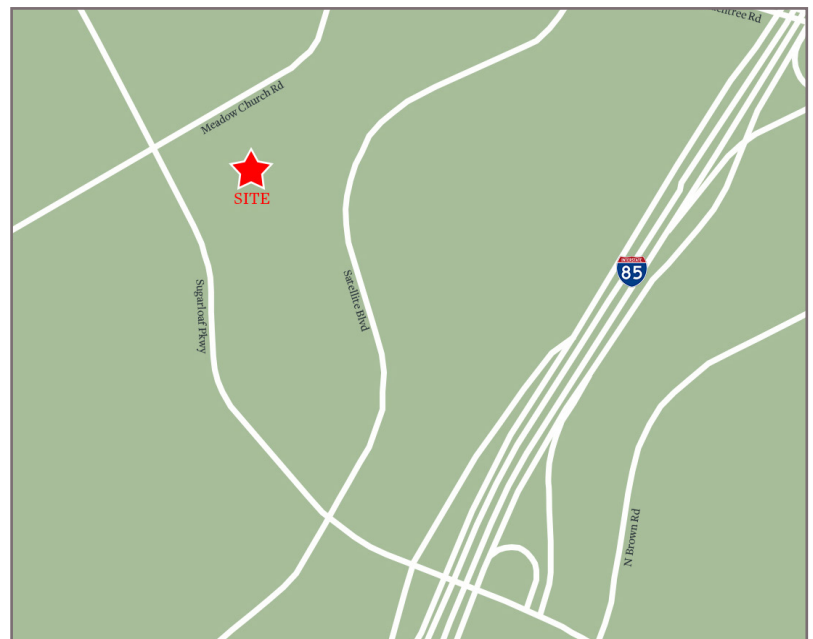

Sugarloaf Parkway

Duluth, Georgia

6555 Sugarloaf Parkway, Duluth, GA 30097

- 1,215 sf available
- Kroger anchored center located in the metro Atlanta suburb of Duluth in Gwinnett County
- Gwinnett County is one of the fastest growing counties and home to major employers including Kroger, Publix, Walmart and US Postal Service
- Average household income of \$119,659 within one mile radius from the shopping center
- Easy access to University of Georgia
- Close proximity to Lake Lanier

KEY TENANTS

Kroger, Panera Bread, Great Clips, Jimmy John's, Marco's Pizza and Smoothie King.

TRAFFIC COUNTS

Sugarloaf Parkway	42,800	AADT
I-85	167,000	AADT

DEMOGRAPHICS

	1 Mi Radius	3 Mi Radius	5 Mi Radius
Population	8,573	70,481	229,995
Households	3,617	25,841	83,823
Avg HH Income	\$119,659	\$124,331	\$111,784
Daytime Pop	16,806	62,286	138,622

Sugarloaf Parkway

Duluth, Georgia

6555 Sugarloaf Parkway, Duluth, GA 30097

Tenant	Sf	Ste			
Panera Bread	3,787	406	Georgia Hemp Company	1,785	301
Smoothie King	1,215	405	Brazilian Wax	1,870	302
Red Ginger Asian Fusion	3,605	404	Joanie Parker Hair	1,927	303
Marco's Pizza	1,337	403	T-Mobile	2,000	304
Jimmy John's	1,499	402	MyEyeDr	2,547	305
Available	1,215	401	The Shipping Store	1,520	307
Frontera Mex Mex Grill	5,000	101	Luciano's Ristorante	5,280	308/309
Great Clips	1,257	103			
V-Nail	1,193	104			
Kroger	64,905	201			