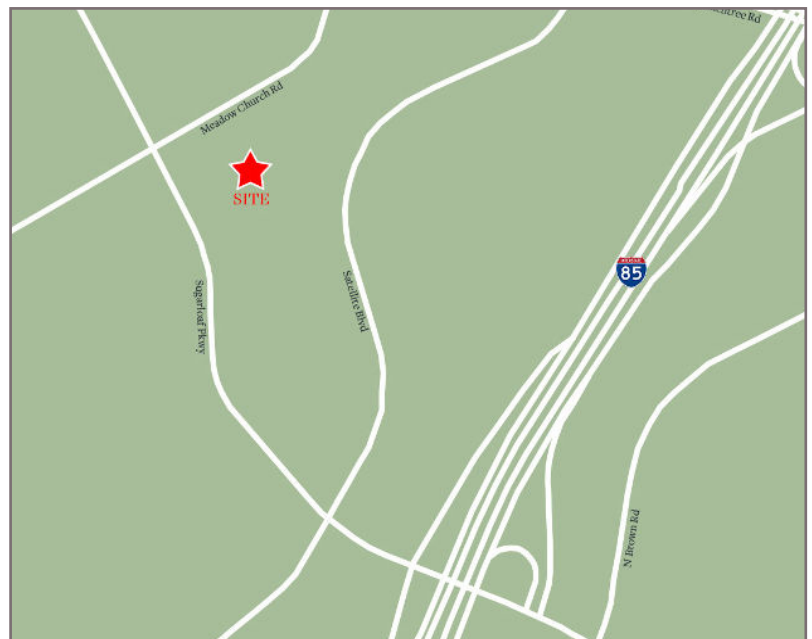

DEMOGRAPHICS

	1 Mi Radius	3 Mi Radius	5 Mi Radius
Population	7,794	64,111	211,867
Households	2,804	21,203	72,204
Avg HH Income	$143,600	$110,742	$94,277
Daytime Pop	13,450	51,357	126,518