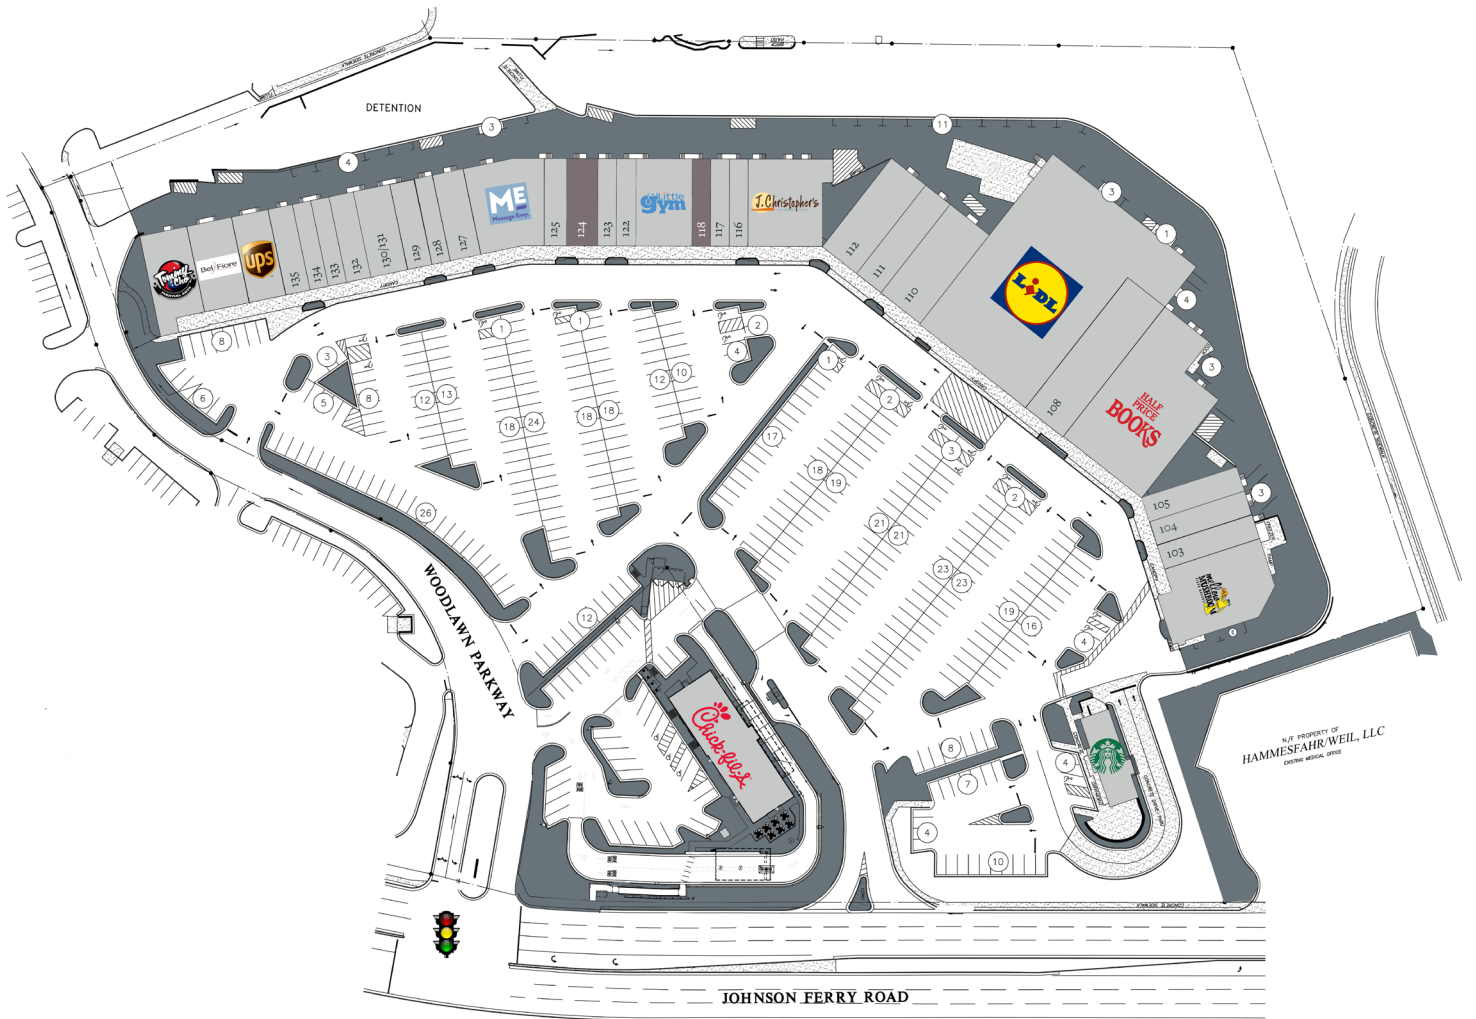

Woodlawn Square

Marietta, Georgia

1205 Johnson Ferry Road, Marietta, GA 30068

Tenant	Sf	Ste	Tenant	Sf	Ste	Tenant	Sf	Ste
Tommy Cho Karate	2,647	140	The Joint	1,253	125	Lidl	21,794	109
Bel Fiore Bridal	2,803	138	Available	1,729	124	Delta Credit Union	3,624	108
The UPS Store	2,300	136	River Nail	1,050	123	Half Price Books	9,280	107
Alterations by Lee	1,050	134	Just For Him Barber Shop	1,050	122	Urthy Scents	1,600	105
Mathnasium	1,200	135	The Little Gym	3,150	119/121	Variations Hair Salon	1,600	104
Sculpted Body	1,050	133	Available	1,050	118	Prime IV	1,440	103
Professional Cleaners	1,400	132	Brazilian Wax Studio	1,050	117	Mellow Mushroom	4,280	101
Benchmark Physical Therapy	2,100	130/131	Rita Ellens Boutique	1,050	116	Starbucks	1,750	120/7
Dermani Med Spa	1,400	129	J. Christopher's Restaurant	4,200	113	Chick-fil-A	3,519	OP
Peachtree Computers	1,050	128	Your Serve	3,060	112			
My Friend's Place	1,750	127	Good Nutrition	2,250	111			
Massage Envy	4,125	126	Frameworks	3,690	110			

35 Johnson Ferry Road, Marietta, GA 30068
770.956.8383 | benton.green@retailplanningcorp.com
retailplanningcorp.com

RPC