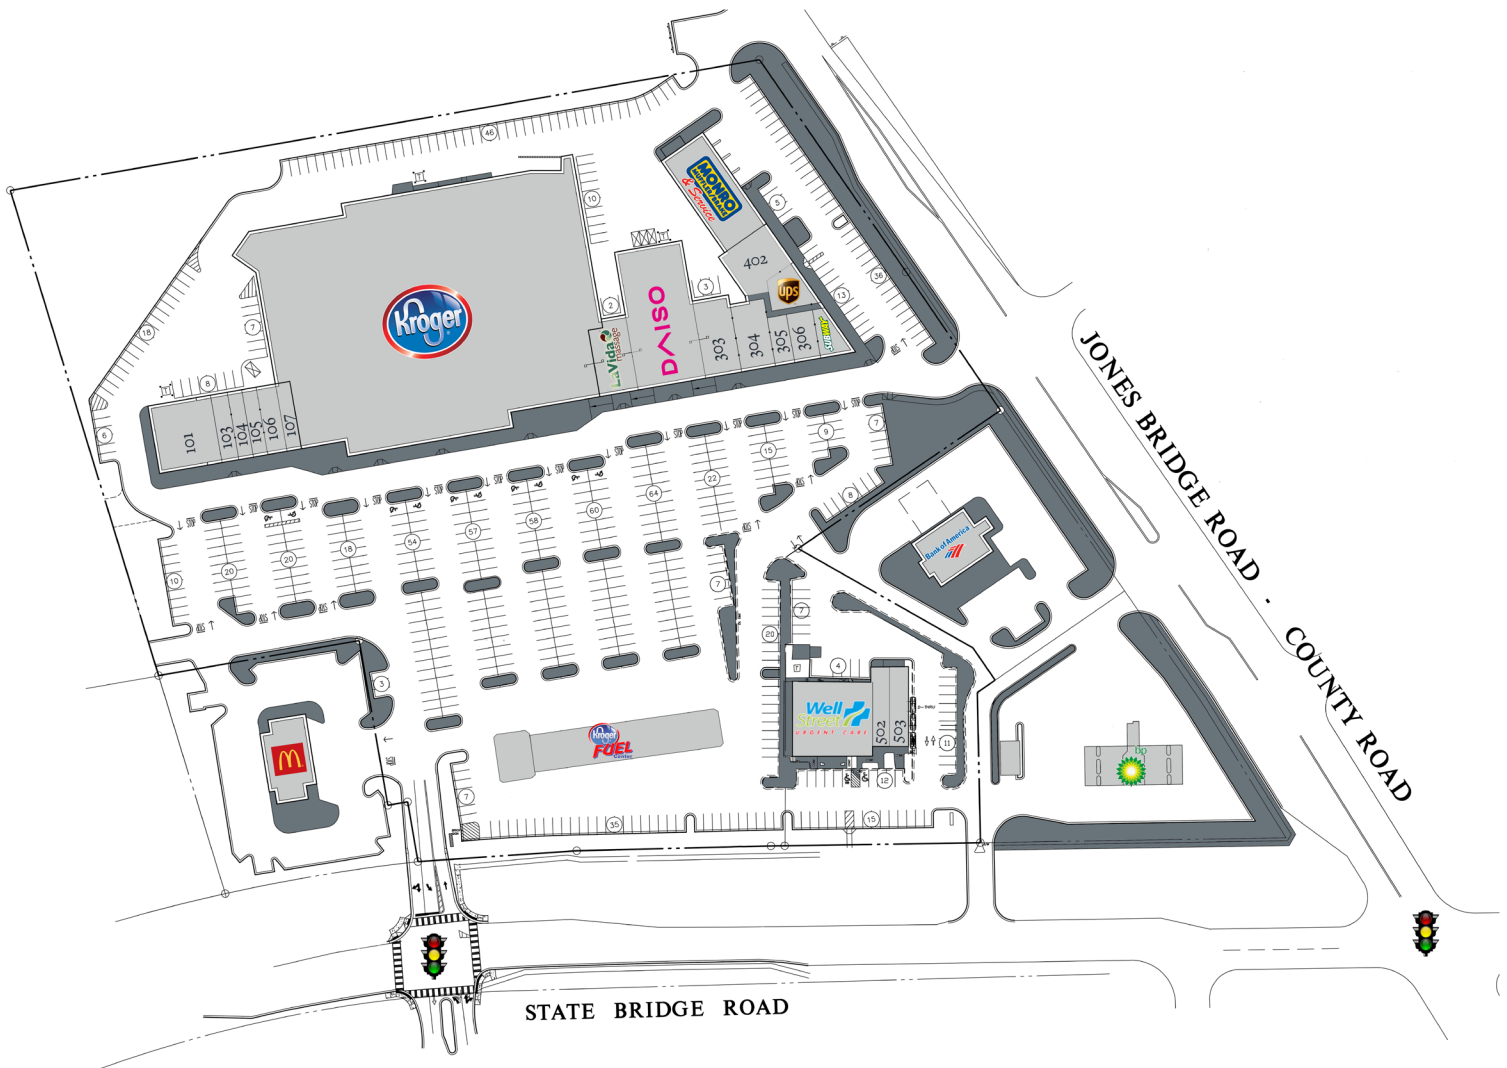

# Saddlebrook

## Alpharetta, Georgia

10945 State Bridge Road, Alpharetta, GA 30022

Tenant	Sf	Ste	Tenant	Sf	Ste
7 Tequilas Mexican	4,550	101	Thai Restaurant	2,450	304
Elite Nails	1,225	103	PC Medic	1,000	305
Shear Impressions	1,050	104	20/20 Eyecare	1,350	306
Expedia Travel	1,050	105	Subway	1,238	307
Sam's Liquors	1,375	106	The UPS Store	1,639	401
Great Clips	1,075	107	MADabolic	3,311	402
Kroger	76,500	201	Monro Muffler Brake & Service	5,928	403
LaVida Massage	3,000	301	Wellstreet Urgent Care	6,000	501
Daiso	10,000	302	Pizza Hut	1,386	502
Palm Beach Tan	3,000	303	Thrive Affordable Vet Care	1,600	503