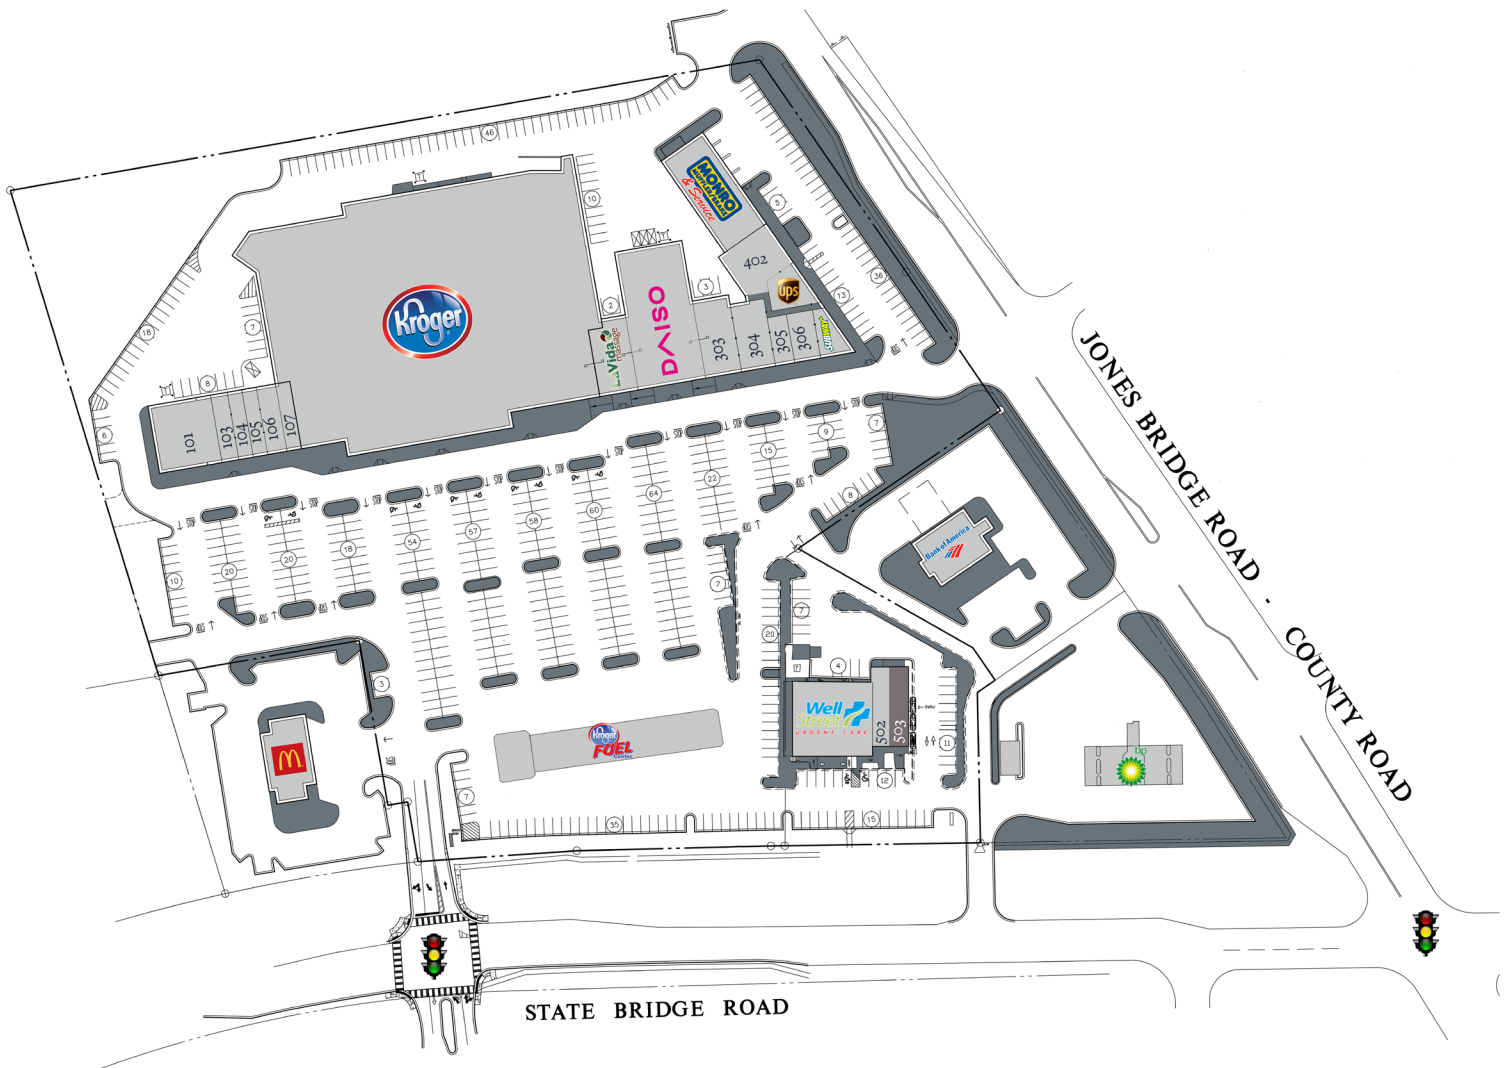

Saddlebrook

Alpharetta, Georgia

10945 State Bridge Road, Alpharetta, GA 30022

Tenant	Sf	Ste	Tenant	Sf	Ste
7 Tequilas Mexican	4,550	101	Thai Restaurant	2,450	304
Elite Nails	1,225	103	PC Medic	1,000	305
Shear Impressions	1,050	104	20/20 Eyecare	1,350	306
Expedia Travel	1,050	105	Subway	1,238	307
Sam's Liquors	1,375	106	The UPS Store	1,639	401
Great Clips	1,075	107	MADabolic	3,311	402
Kroger	76,500	201	Monro Muffler Brake & Service	5,928	403
LaVida Massage	3,000	301	Wellstreet Urgent Care	6,000	501
Daiso	10,000	302	Pizza Hut	1,386	502
Palm Beach Tan	3,000	303	Available	1,600	503

35 Johnson Ferry Road, Marietta, GA 30068
 770.956.8383 | benton.green@retailplanningcorp.com
 retailplanningcorp.com

RPC