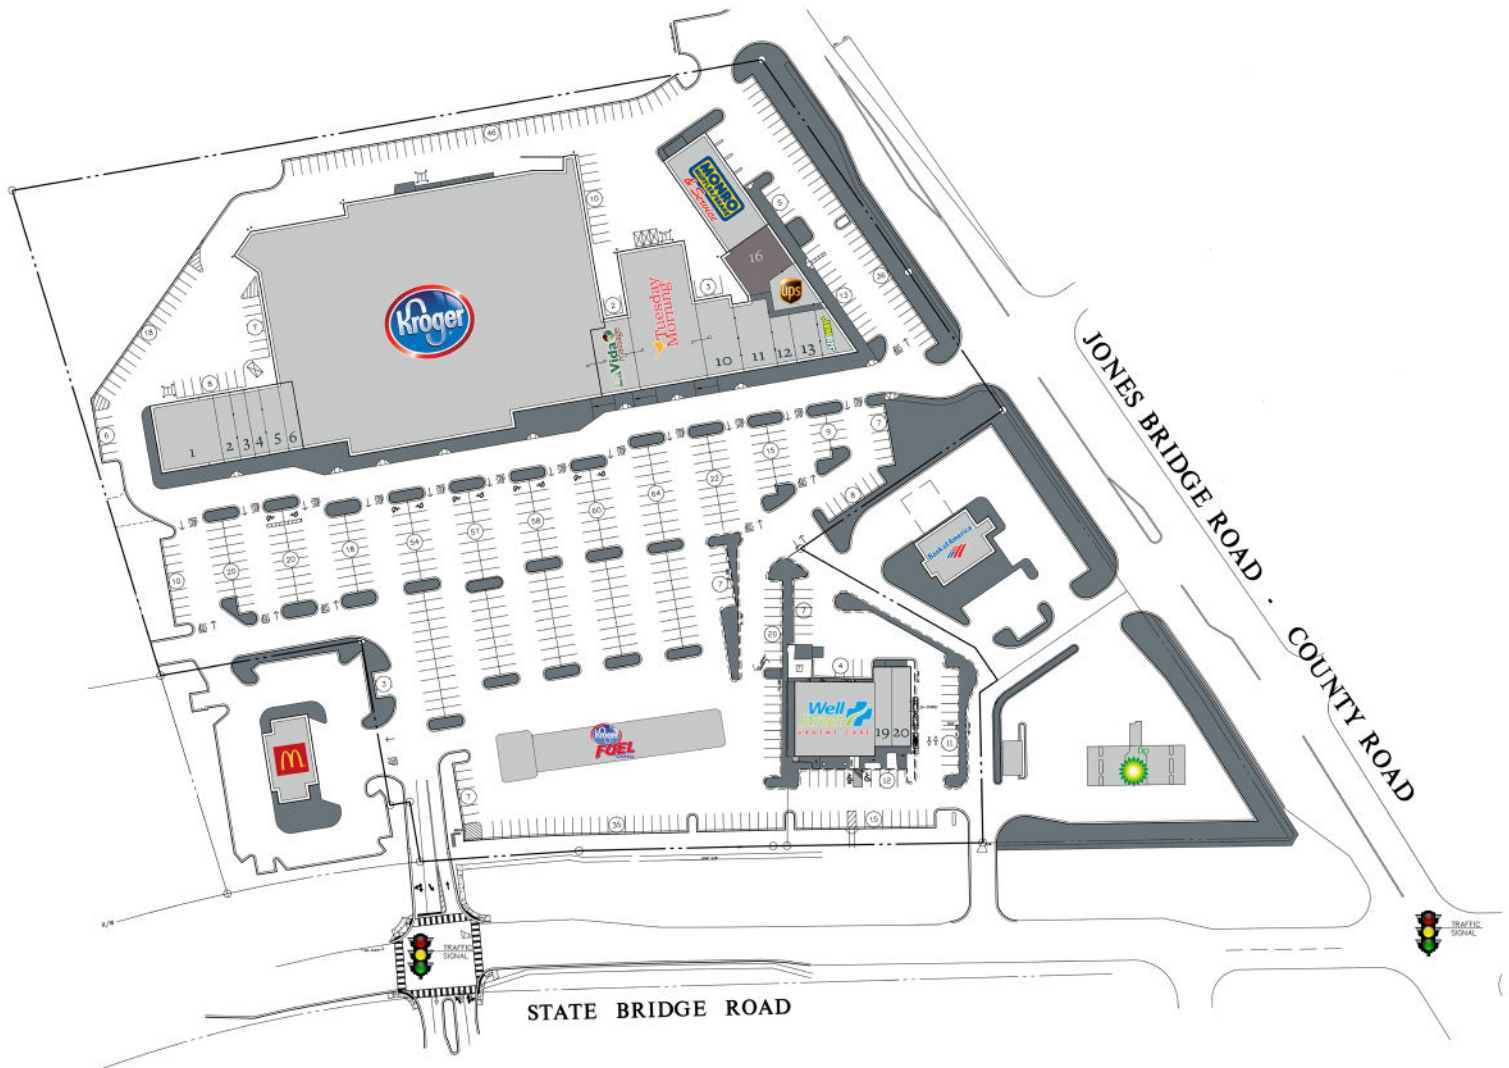

Saddlebrook

Alpharetta, Georgia

10945 State Bridge Road, Alpharetta, GA 30022

Tenant	SF	Tenant	SF
1. 7 Tequilas Mexican	4,550	11. Thai Restaurant	2,450
2. Elite Nails	1,225	12. PC Medic	1,000
3. Shear Impressions	1,050	13. 20/20 Eyecare	1,350
4. Expedia Travel	1,050	14. Subway	1,238
5. Sam's Liquors	1,075	15. The UPS Store	1,639
6. Great Clips	1,075	16. Available	3,311
7. Kroger	76,500	17. Monro Muffler Brake & Service	5,928
8. LaVida Massage	3,000	18. Wellstreet Urgent Care	6,000
9. Tuesday Morning	10,000	19. Pizza Hut	1,386
10. Palm Beach Tan	3,000	20. Verizon Wireless	1,600

35 Johnson Ferry Road, Marietta, GA 30068
 770.956.8383 | benton.green@retailplanningcorp.com
 retailplanningcorp.com

RPC