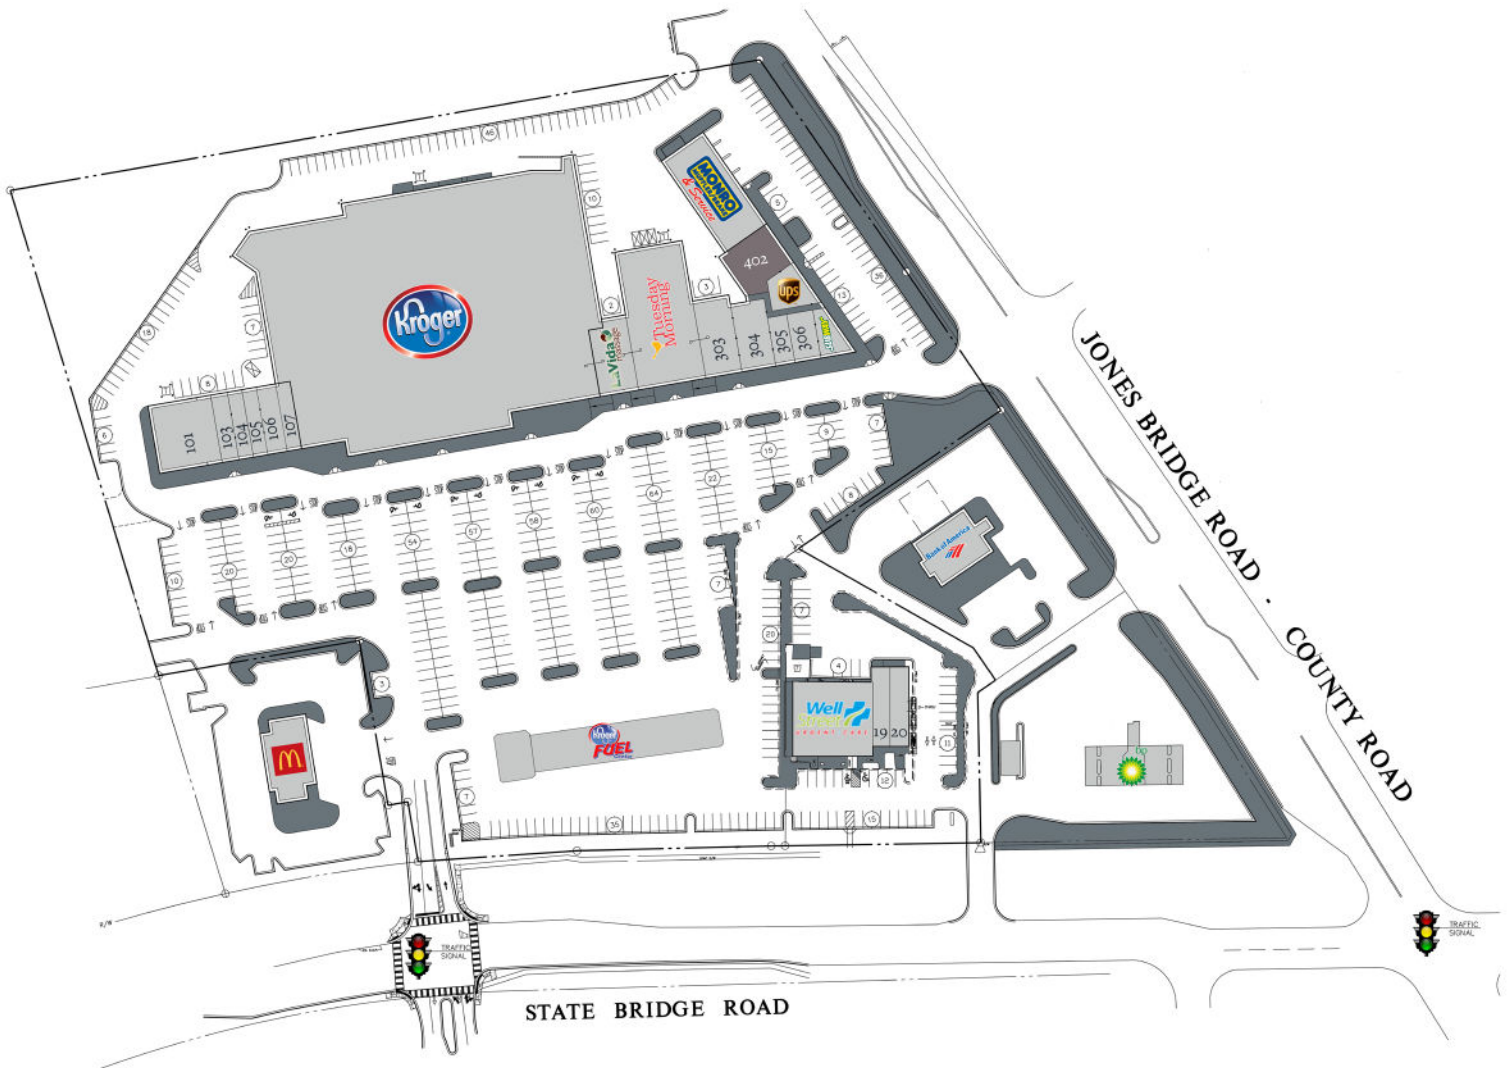

# Saddlebrook

## Alpharetta, Georgia

10945 State Bridge Road, Alpharetta, GA 30022

Tenant	Sf	Ste	Tenant	Sf	Ste
7 Tequilas Mexican	4,550	101	Thai Restaurant	2,450	304
Elite Nails	1,225	103	PC Medic	1,000	305
Shear Impressions	1,050	104	20/20 Eyecare	1,350	306
Expedia Travel	1,050	105	Subway	1,238	307
Sam's Liquors	1,075	106	The UPS Store	1,639	401
Great Clips	1,075	107	<b>Available</b>	<b>3,311</b>	<b>402</b>
Kroger	76,500	201	Monro Muffler Brake & Service	5,928	403
LaVida Massage	3,000	301	Wellstreet Urgent Care	6,000	501
Tuesday Morning	10,000	302	Pizza Hut	1,386	502
Palm Beach Tan	3,000	303	Verizon Wireless	1,600	503