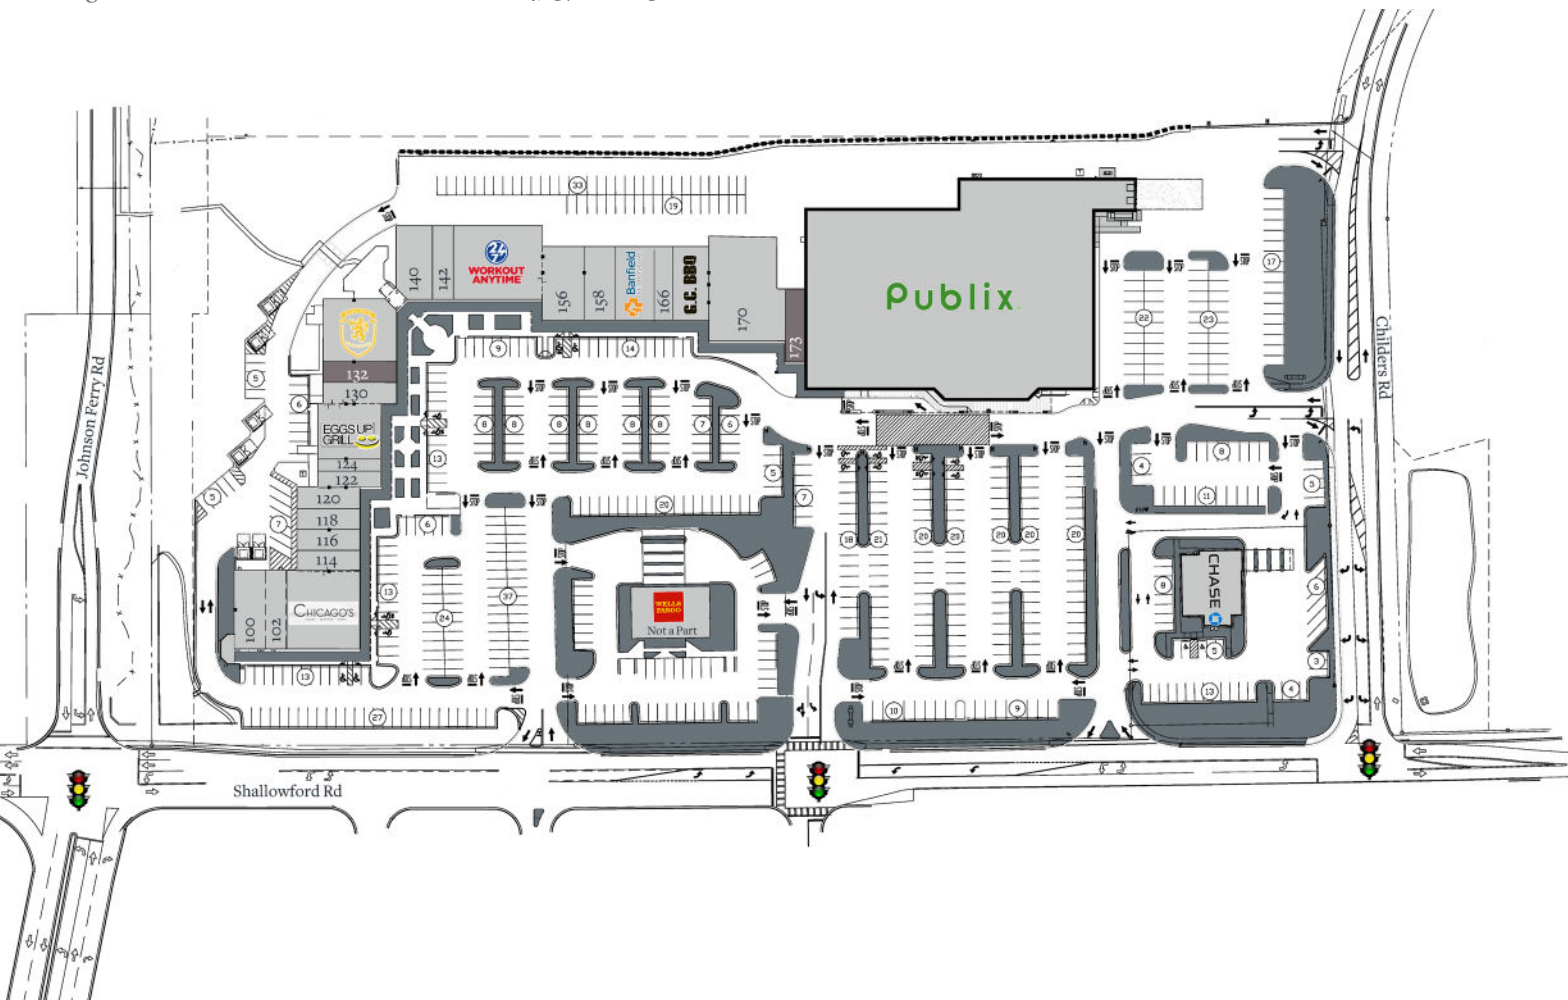

Shallowford Corners

Roswell, Georgia

4401 Shallowford Road, Roswell, GA 30075

Tenant	Sf	Ste	Tenant	Sf	Ste
Moe's Southwest Grill	2,265	100	East Cobb Dental	2,409	140
Jet's Pizza	1,510	102	Kumon	1,412	142
Chicago's Restaurant	5,311	106	Workout Anytime	6,018	144
Copacabana Brazilian Wax & Spa	1,211	114	Marietta Martial Arts	2,829	156
Great Clips	1,211	116	Aegis Therapies	2,118	158
Liberty Tax	1,211	118	Banfield Pet Hospital	2,824	162/164
Edward Jones	1,211	120	Computer Fixx	1,089	166
Alterations	909	122	Grand Champion BBQ	2,441	168
Nail Tech	909	124	Whiskey Creek Consignments	6,671	170
Eggs Up Grill	3,033	126	Available	1,800	173
Goodwill	1,412	130	Publix	52,804	174
Available	1,412	132	Chase Bank	4,250	176
Keegan's Public House	4,157	138			