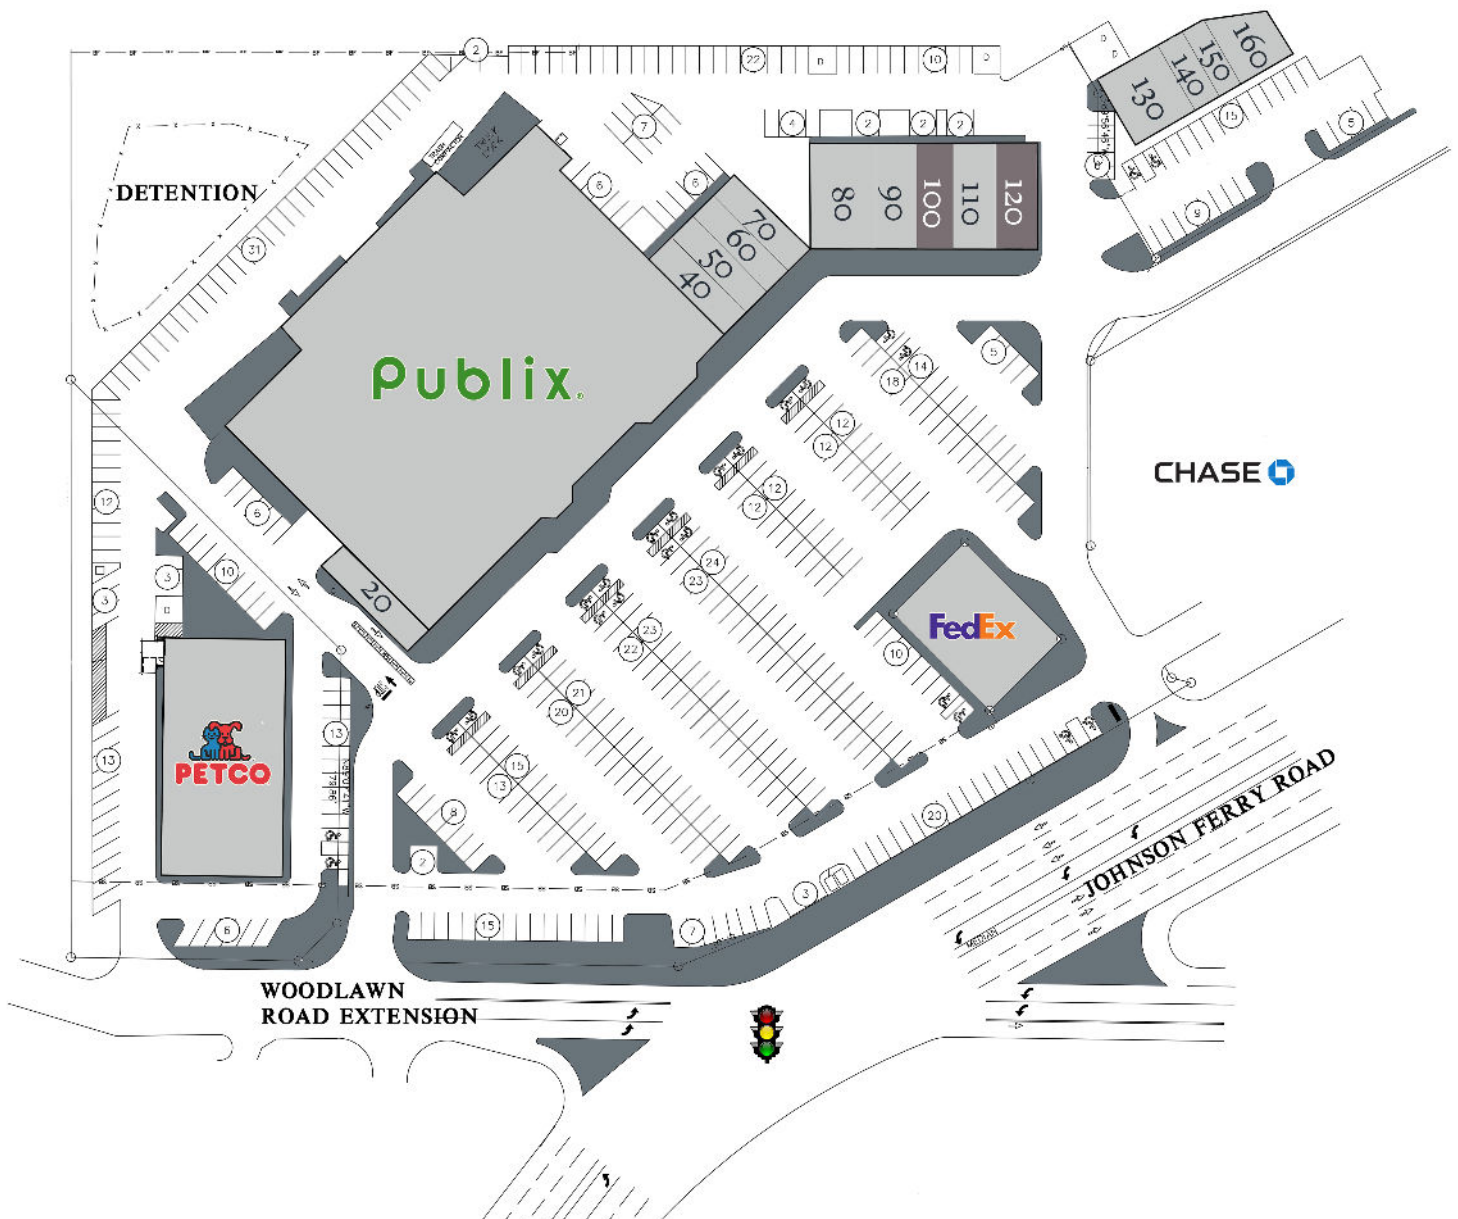

# Woodlawn Point

## Marietta, Georgia

1100 Johnson Ferry Road, Marietta, GA 30068

Tenant	Sf	Ste	Tenant	Sf	Ste	Tenant	Sf	Ste
Petco	12,480	10	Quick Weight Loss	1,400	70	C2 Education	2,000	130
Art Cleaners	1,600	20	Ideal Image	3,500	80	Y Nails & Spa	1,000	140
Publix	55,999	30	LaVida Massage	2,450	90	Select Physical Therapy	1,300	150
Nancy's Salon	1,400	40	<b>Available</b>	<b>1,050</b>	<b>100</b>	Inspire Yoga	1,400	160
Pizza Hut	1,370	50	Withrow Jewelers	1,620	110	FedEx	6,000	170
Flowers of Marietta	1,430	60	<b>Available</b>	<b>1,880</b>	<b>120</b>			