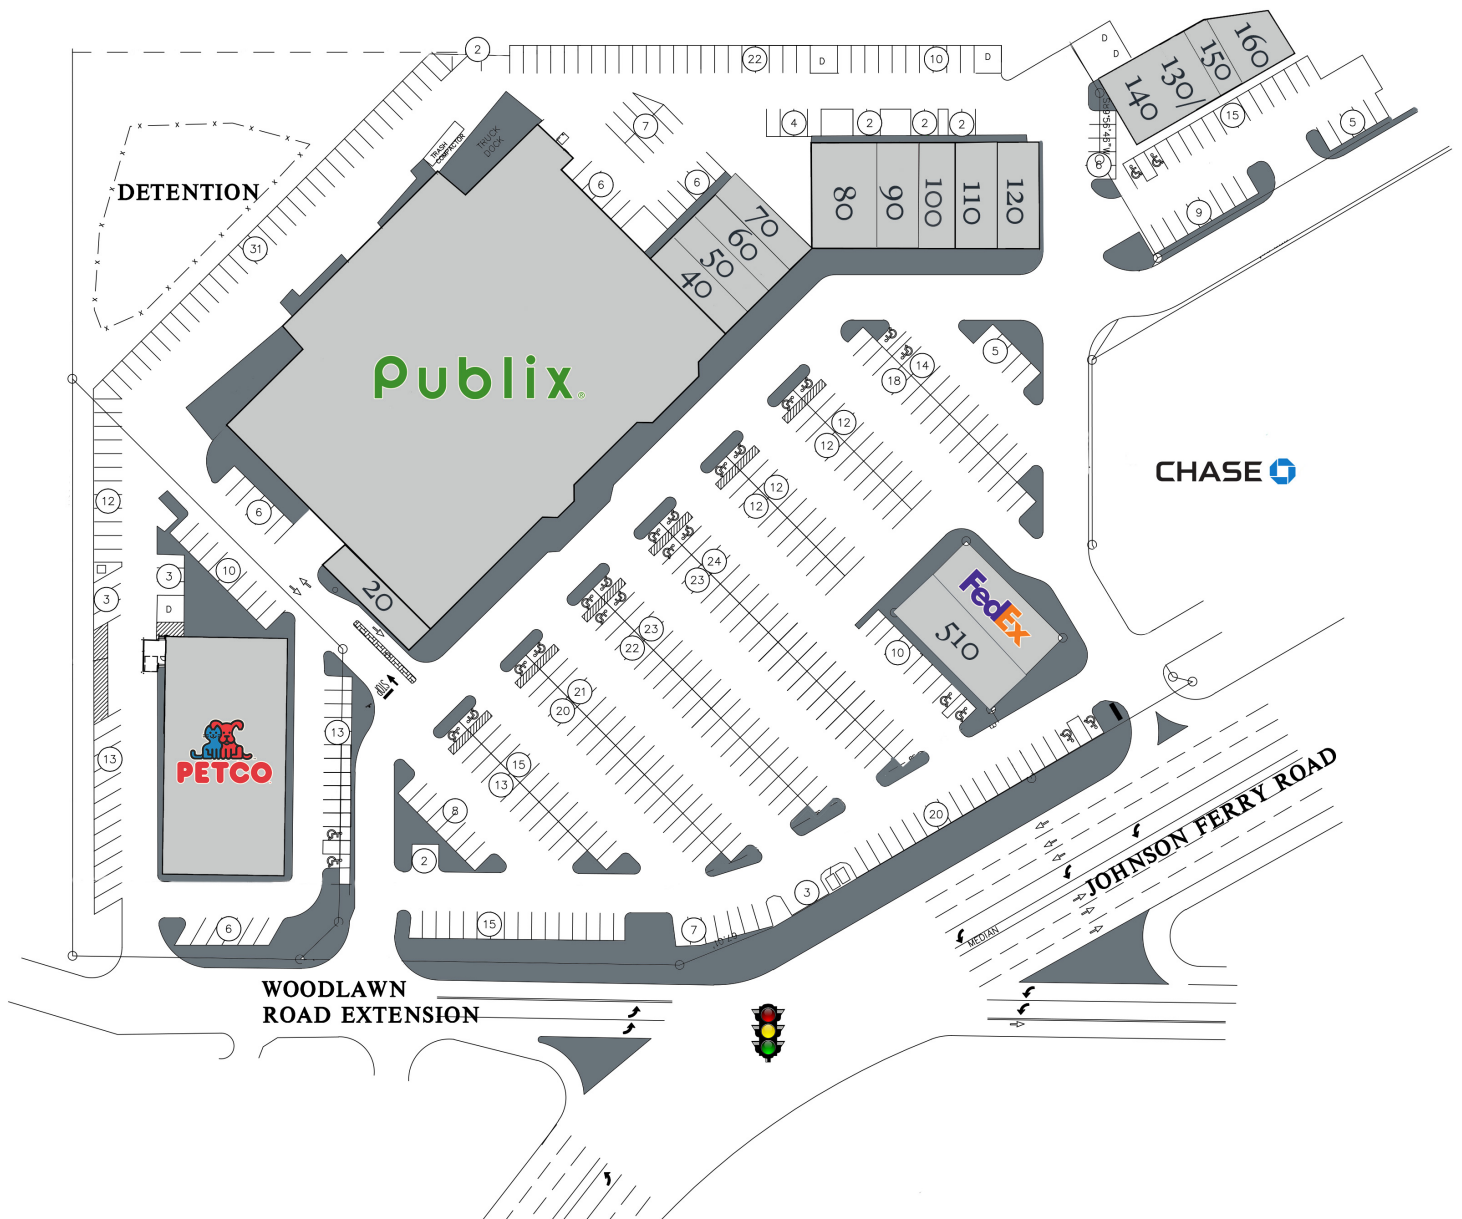

Woodlawn Point

Marietta, Georgia

1100 Johnson Ferry Road, Marietta, GA 30068

Tenant	Sf	Ste	Tenant	Sf	Ste	Tenant	Sf	Ste
Petco	12,480	10	Body 20 East Cobb	1,400	70	Yi Nails & Spa	3,000	130/140
Art Cleaners	1,600	20	Ideal Image	3,500	80	Select Physical Therapy	1,300	150
Publix	55,999	30	LaVida Massage	2,450	90	C2 Education	1,400	160
Nancy's Salon	1,400	40	Handmade Dumpling & Noodles	1,050	100	FedEx	3,003	500
Carlo's Pizza	1,370	50	Upperline Health	1,620	110	Peachtree Immediate Care	2,994	510
Jubilee Flowers	1,430	60	Luminary Eye Care	1,880	120			