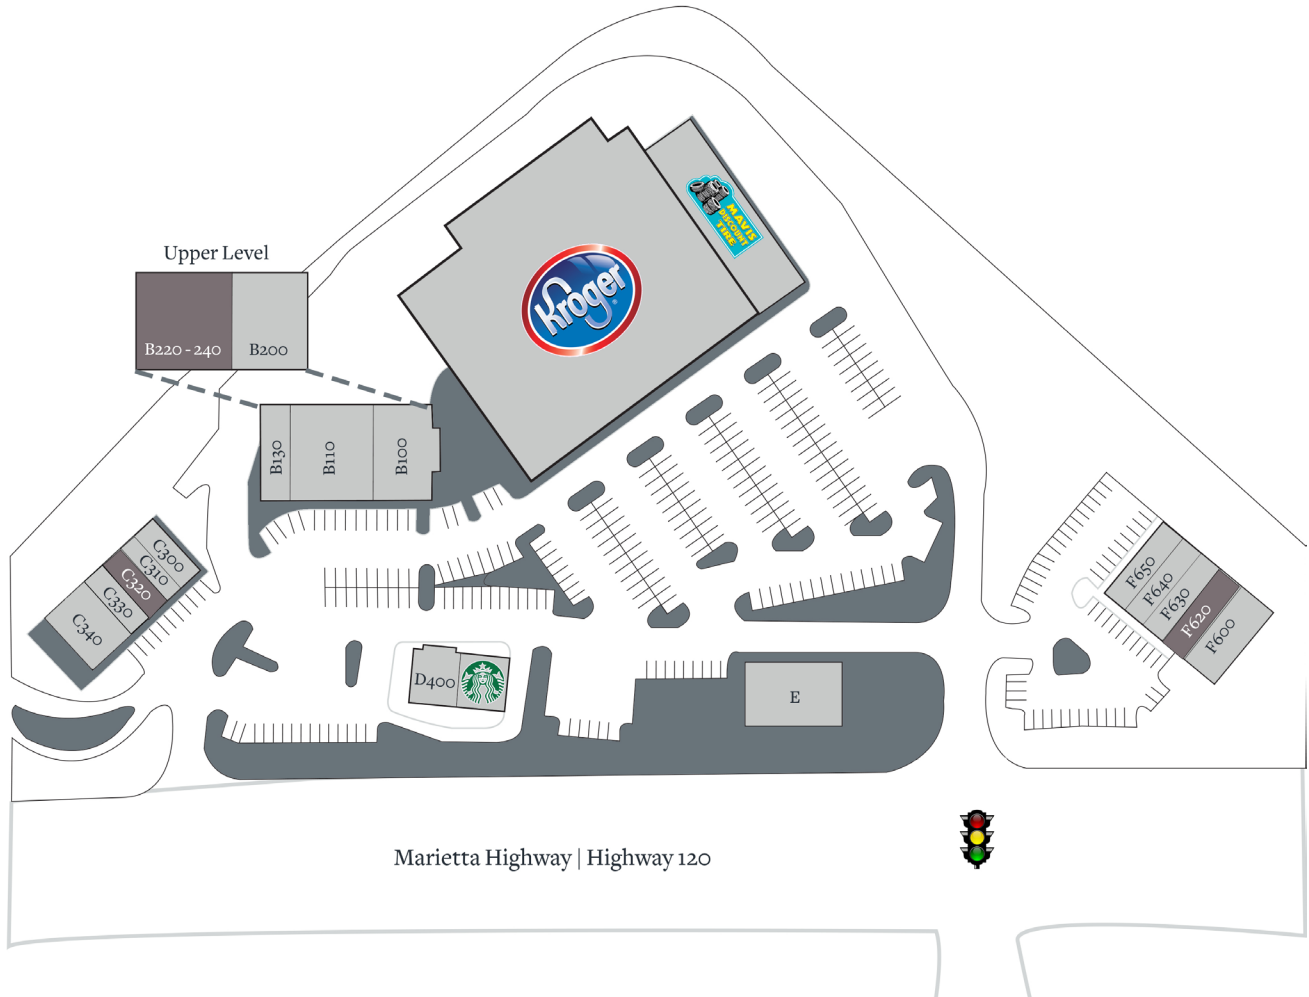

Coleman Village

Roswell, Georgia

900 Marietta Highway, Roswell, GA 30075

Tenant	Sf	Ste	Tenant	Sf	Ste
Kroger	45,627	A1	Flamingo Dental Escape	1,200	C330
Mavis Tire Center	6,493	A2	ATI Physical Therapy	2,400	C340
El Porton Mexican Restaurant	3,874	B100	Hazel Family Eyecare	1,500	D400
Nagoya Restaurant	4,500	B110	Starbucks	1,500	D410
Coleman Cleaners	2,000	B130	Sugar Polish Nail Bar	3,375	E
Dierkes Family Orthodontics	2,983	B200	Fifth & Mae Salons	2,800	F600
Available	3,499	B220-240	Available	1,400	F620
100% Chiropractic Wellness	1,400	C300	The UPS Store	1,400	F630
New China	1,000	C310	The Framing Studio	1,400	F640
Available	1,200	C320	Cherry's Liquor	1,400	F650