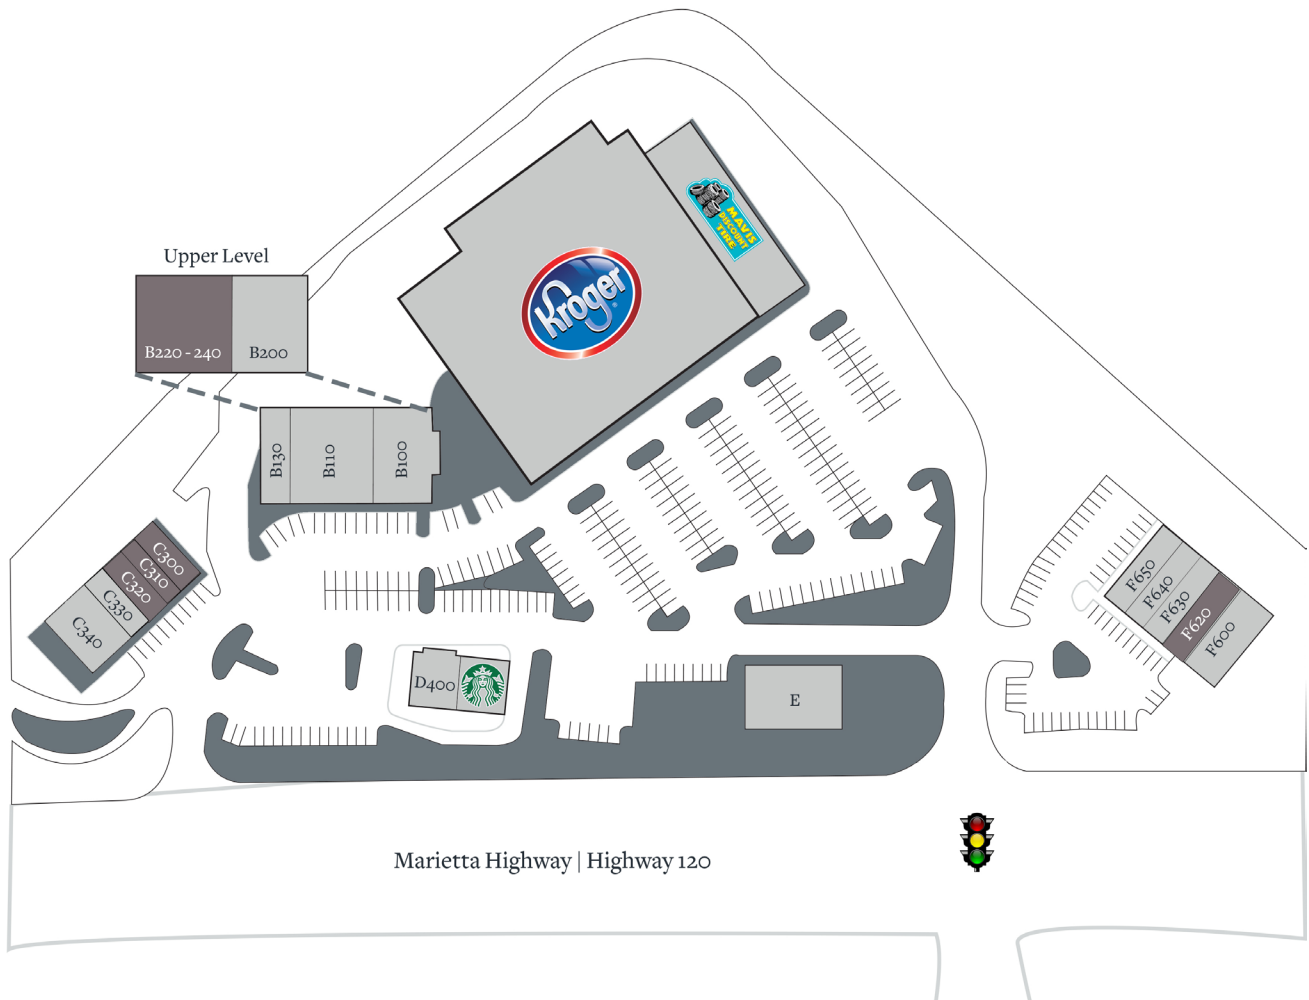

# Coleman Village

## Roswell, Georgia

900 Marietta Highway, Roswell, GA 30075

| Tenant                       | Sf           | Ste             | Tenant                 | Sf           | Ste         |
|------------------------------|--------------|-----------------|------------------------|--------------|-------------|
| Kroger                       | 45,627       | A1              | Flamingo Dental Escape | 1,200        | C330        |
| Mavis Tire Center            | 6,493        | A2              | ATI Physical Therapy   | 2,400        | C340        |
| El Porton Mexican Restaurant | 3,874        | B100            | Hazel Family Eyecare   | 1,500        | D400        |
| Nagoya Restaurant            | 4,500        | B110            | Starbucks              | 1,500        | D410        |
| Coleman Cleaners             | 2,000        | B130            | Sugar Polish Nail Bar  | 3,375        | E           |
| Dierkes Family Orthodontics  | 2,983        | B200            | Fifth & Mae Salons     | 2,800        | F600        |
| <b>Available</b>             | <b>3,499</b> | <b>B220-240</b> | <b>Available</b>       | <b>1,400</b> | <b>F620</b> |
| <b>Available</b>             | <b>1,400</b> | <b>C300</b>     | The UPS Store          | 1,400        | F630        |
| <b>Available</b>             | <b>1,000</b> | <b>C310</b>     | The Framing Studio     | 1,400        | F640        |
| <b>Available</b>             | <b>1,200</b> | <b>C320</b>     | Cherry's Liquor        | 1,400        | F650        |