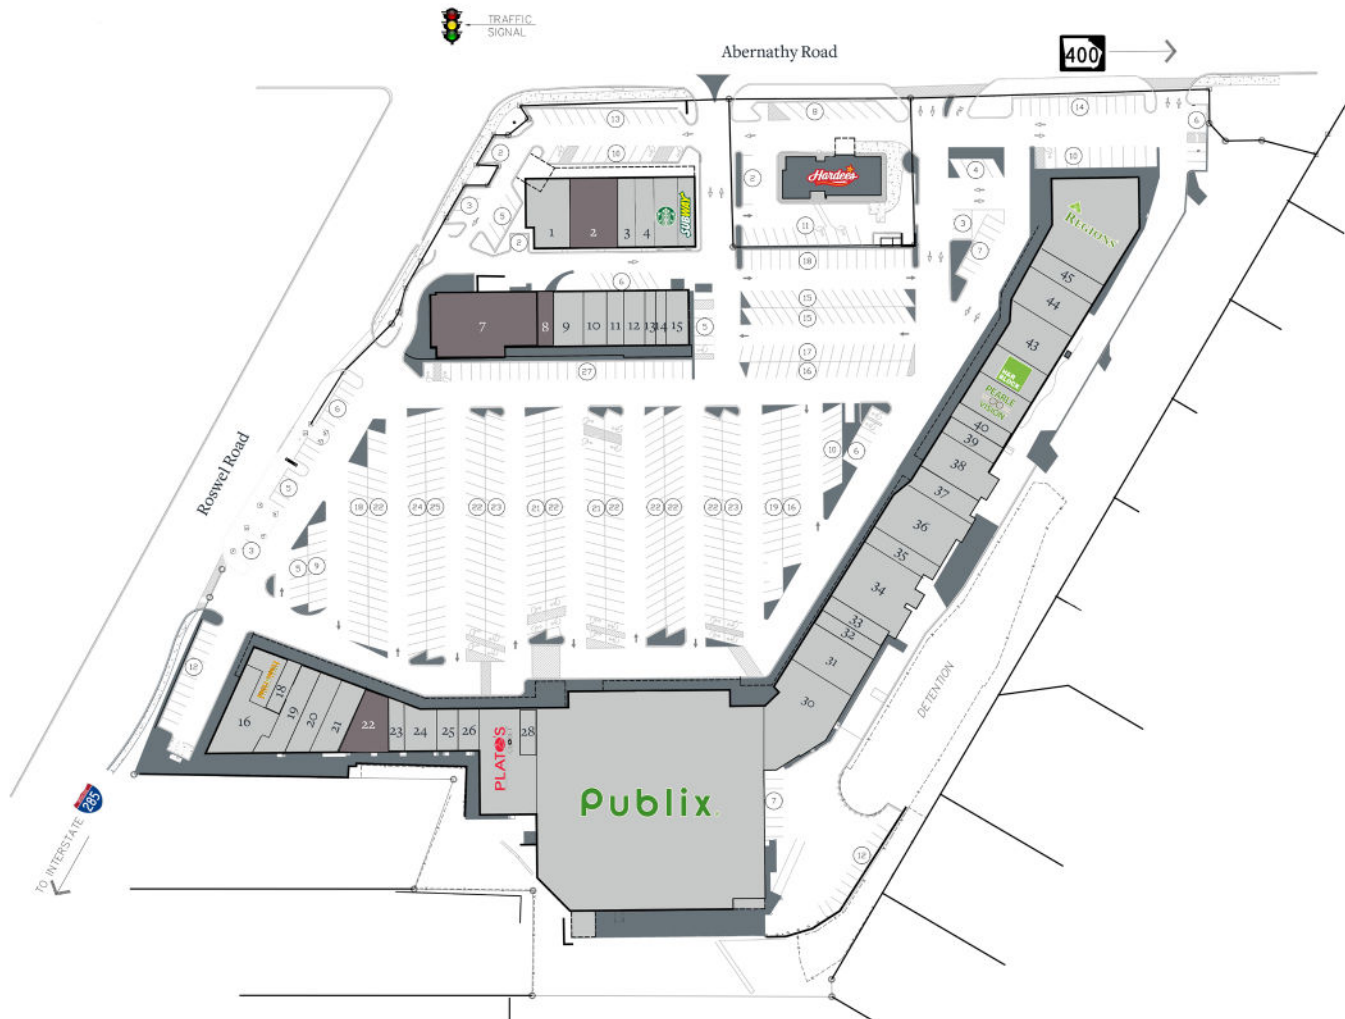

Abernathy Square

Sandy Springs, Georgia

6500 Roswell Road, Sandy Springs, GA 30328

Tenant	SF	Tenant	SF	Tenant	SF
1. SAS Comfort Shoes	2,390	17. Yogli Mogli	1,225	33. Ibrov Threading Salon	877
2. Available	2,990	18. America's Mail Center	750	34. Ippolito's	3,600
3. Gyro Teriyaki	1,094	19. J Buffalo Wings	1,700	35. Jamba Juice	1,200
4. Salon Skanda	1,181	20. Jet's Pizza	1,480	36. Hair Town Beauty Supply	3,500
5. Starbucks	1,486	21. Poke Bar	1,479	37. Simply Falafel	1,400
6. Subway	1,081	22. Available	1,607	38. Barwarchi Indian Restaurant	3,562
7. Available	5,990	23. Fred Loya Insurance	600	39. Kwality Ice Creams Atlanta	1,072
8. Available	758	24. Total Nutrition	1,200	40. Alex the Jeweler	909
9. Supercuts	1,400	25. NK Hair	800	41. Pearle Vision	2,100
10. Golden Nails	1,100	26. Kumon	800	42. H&R Block	1,800
11. State Farm Insurance	800	27. Plato's Closet	4,315	43. Abuelo's	2,500
12. Sandy Springs Cigar Shop	1,000	28. Brazilian Wax	900	44. I Love Kickboxing	2,520
13. Abernathy Shoe Repair	500	29. Publix	42,323	45. Results Physiotherapy	2,800
14. Vintage Barber Shop	500	30. Parman's Wine & Spirits	3,880	46. Regions Bank	5,553
15. European Dry Cleaners	1,000	31. Massage Heights	2,423	47. Hardees	3,900
16. Hackman Dentistry	2,877	32. The Joint	900		

35 Johnson Ferry Road, Marietta, GA 30068
770.956.8383 | benton.green@retailplanningcorp.com
retailplanningcorp.com