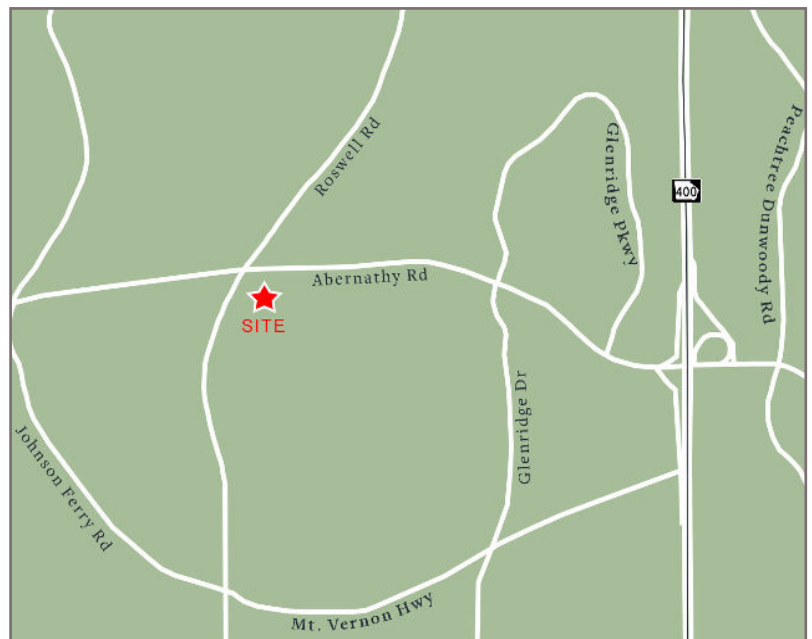

Abernathy Square

Sandy Springs, Georgia

6500 Roswell Road, Sandy Springs, GA 30328

- Located off of Abernathy Road in affluent Sandy Springs
- Join Publix, Regions, Massage Heights, Ippolito's, Starbucks, Pearle Vision and more
- Estimated Population 94,949
Average HH Income \$125,710
Daytime Population of 124,363 within a three mile radius of the center
- Traffic counts on Roswell Road 34,520 AADT and Abernathy Road 38,700 AADT

KEY TENANTS

Publix, Regions Bank, Starbucks, Pearle Vision, Ippolito's, Massage Heights, and The Joint.

TRAFFIC COUNTS

Abernathy Road	34,520	AADT
Roswell Road	38,700	AADT

DEMOGRAPHICS

	1 Mi Radius	3 Mi Radius	5 Mi Radius
Population	13,604	94,949	217,683
Households	6,620	44,619	96,637
Avg HH Income	\$109,909	\$125,710	\$144,280
Daytime Pop	10,889	124,363	177,060