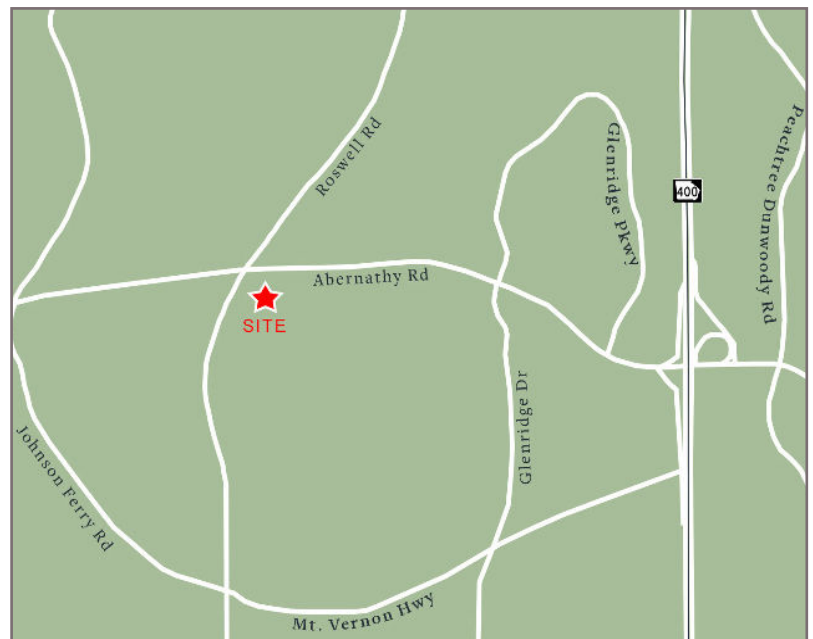

DEMOGRAPHICS

	1 Mi Radius	3 Mi Radius	5 Mi Radius
Population	12,713	98,210	223,128
Households	6,058	45,450	97,574
Avg HH Income	$175,243	$165,100	$198,631
Daytime Pop	7,890	134,597	211,796