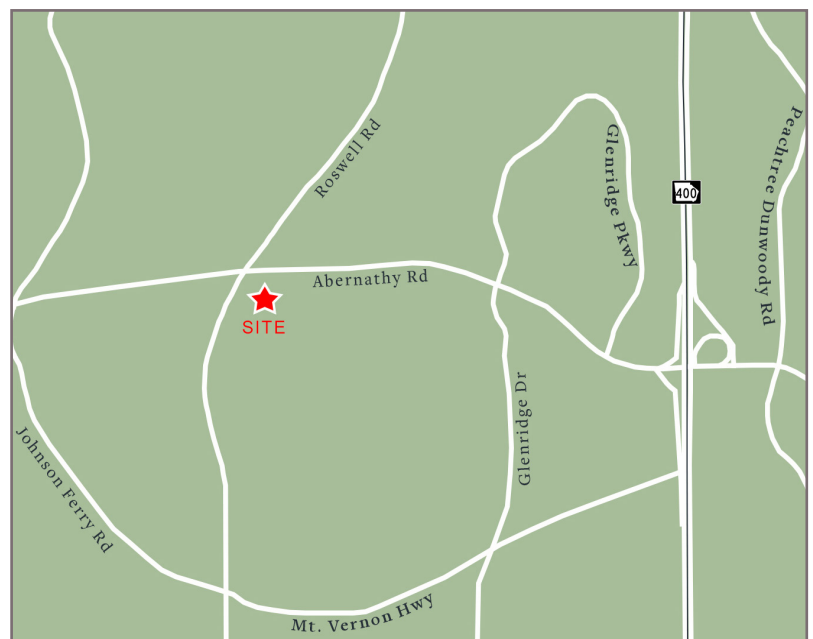

Abernathy Square

Sandy Springs, Georgia

[6500 Roswell Road, Sandy Springs, GA 30328](#)

- Located off of Abernathy Road in affluent Sandy Springs
- Join Publix, New Balance, Starbucks and more
- Estimated Population 98,210
Average HH Income \$165,100
Daytime Population of 134,597 within a three mile radius of the center
- Traffic counts on Roswell Road 33,100 AADT and Abernathy Road 40,900 AADT

KEY TENANTS

Publix, Starbucks, New Balance, and The Joint Chiropractic.

TRAFFIC COUNTS

Abernathy Road	40,900 AADT
Roswell Road	33,100 AADT

DEMOGRAPHICS

	1 Mi Radius	3 Mi Radius	5 Mi Radius
Population	12,713	98,210	223,128
Households	6,058	45,450	97,574
Avg HH Income	\$175,243	\$165,100	\$198,631
Daytime Pop	7,890	134,597	211,796