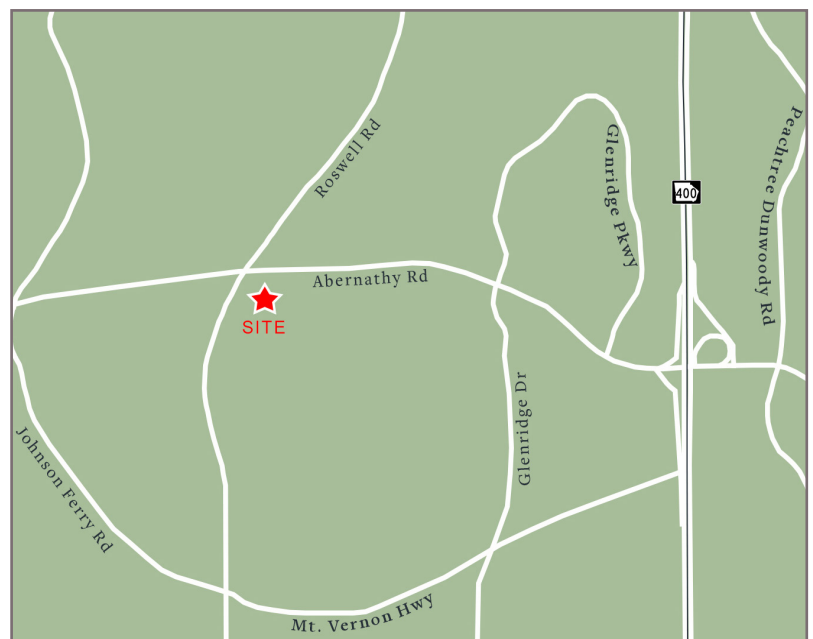

DEMOGRAPHICS

	1 Mi Radius	3 Mi Radius	5 Mi Radius
Population	12,713	98,210	223,128
Households	6,058	45,450	97,574
Avg HH Income	$175,243	$165,100	$198,631
Daytime Pop	7,890	134,597	211,796