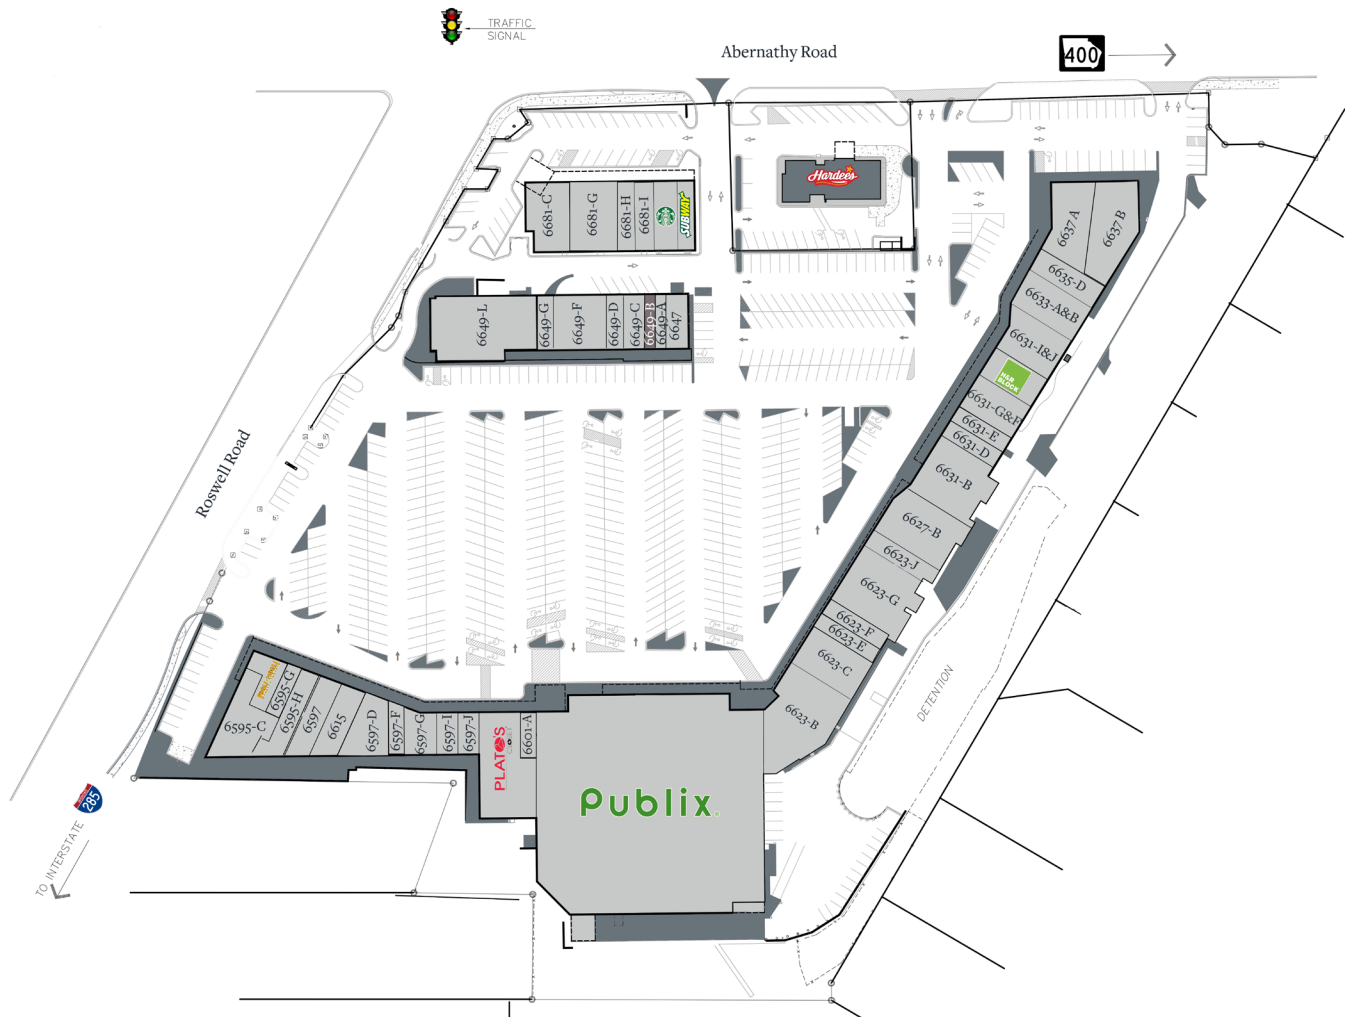

Abernathy Square

Sandy Springs, Georgia

6500 Roswell Road, Sandy Springs, GA 30328

| Tenant | Sf | Ste | Tenant | Sf | Ste | Tenant | Sf | Ste |
|----------------------------|-------|----------|-----------------------|--------|--------|-------------------------|------------|---------------|
| LGE Credit Union | 2,540 | 6637 A | Sam's Liquors | 3,880 | 6623-B | Doré Nail Spa | 2,500 | 6649-F |
| BluePearl Pet Hospital | 3,013 | 6637 B | Publix | 42,323 | 6615 | Georgia Hemp Company | 800 | 6649-D |
| Results Physio Therapy | 2,800 | 6635-D | Plato's Closet | 4,315 | 6601 | Sandy Springs Cigars | 1,000 | 6649-C |
| Roam Fitness | 2,520 | 6633-A&B | Kumon | 800 | 6597-J | Available | 500 | 6649-B |
| Abuelo's | 2,500 | 6631-I&J | Quick Mobile Repair | 800 | 6597-I | Vintage Barber Shop | 500 | 6649-A |
| H&R Block | 1,800 | 6631-H | Total Nutrition | 1,200 | 6597-G | European Dry Cleaners | 1,000 | 6647 |
| Pearle Vision | 2,100 | 6631-G&F | SKM MedSpa | 600 | 6597-F | Subway | 1,081 | 6681-L |
| Alex the Jeweler | 909 | 6631-E | Great Clips | 1,607 | 6597-D | Starbucks | 1,486 | 6681-K |
| Kwality Ice Creams Atlanta | 1,072 | 6631-D | Poke Bar | 1,479 | 6615 | Engel & Volkers Atlanta | 1,181 | 6681-I |
| Bawarchi Indian Restaurant | 4,962 | 6631-B | Jet's Pizza | 1,480 | 6597 | FuelD Foods | 1,094 | 6681-H |
| Hair Town Beauty Supply | 3,500 | 6627-B | J Buffalo Wings | 1,700 | 6595-H | Salon Skanda | 2,990 | 6681-G |
| The Fresh Monkee | 1,200 | 6623-J | America's Mail Center | 750 | 6595-G | New Balance | 2,390 | 6681-C |
| Kyuramen | 3,600 | 6623-G | Hackman Dentistry | 2,877 | 6595-C | Hardees | 3,900 | 6671 |
| New You Salon | 877 | 6623-F | Yogli Mogli | 1,225 | 6595-F | Brazilian Wax | 900 | 6601-A |
| The Joint Chiropractic | 900 | 6623-E | City Barbeque | 5,900 | 6649-L | | | |
| La Vida Massage | 2,423 | 6623-C | FitPro Station | 758 | 6649-G | | | |