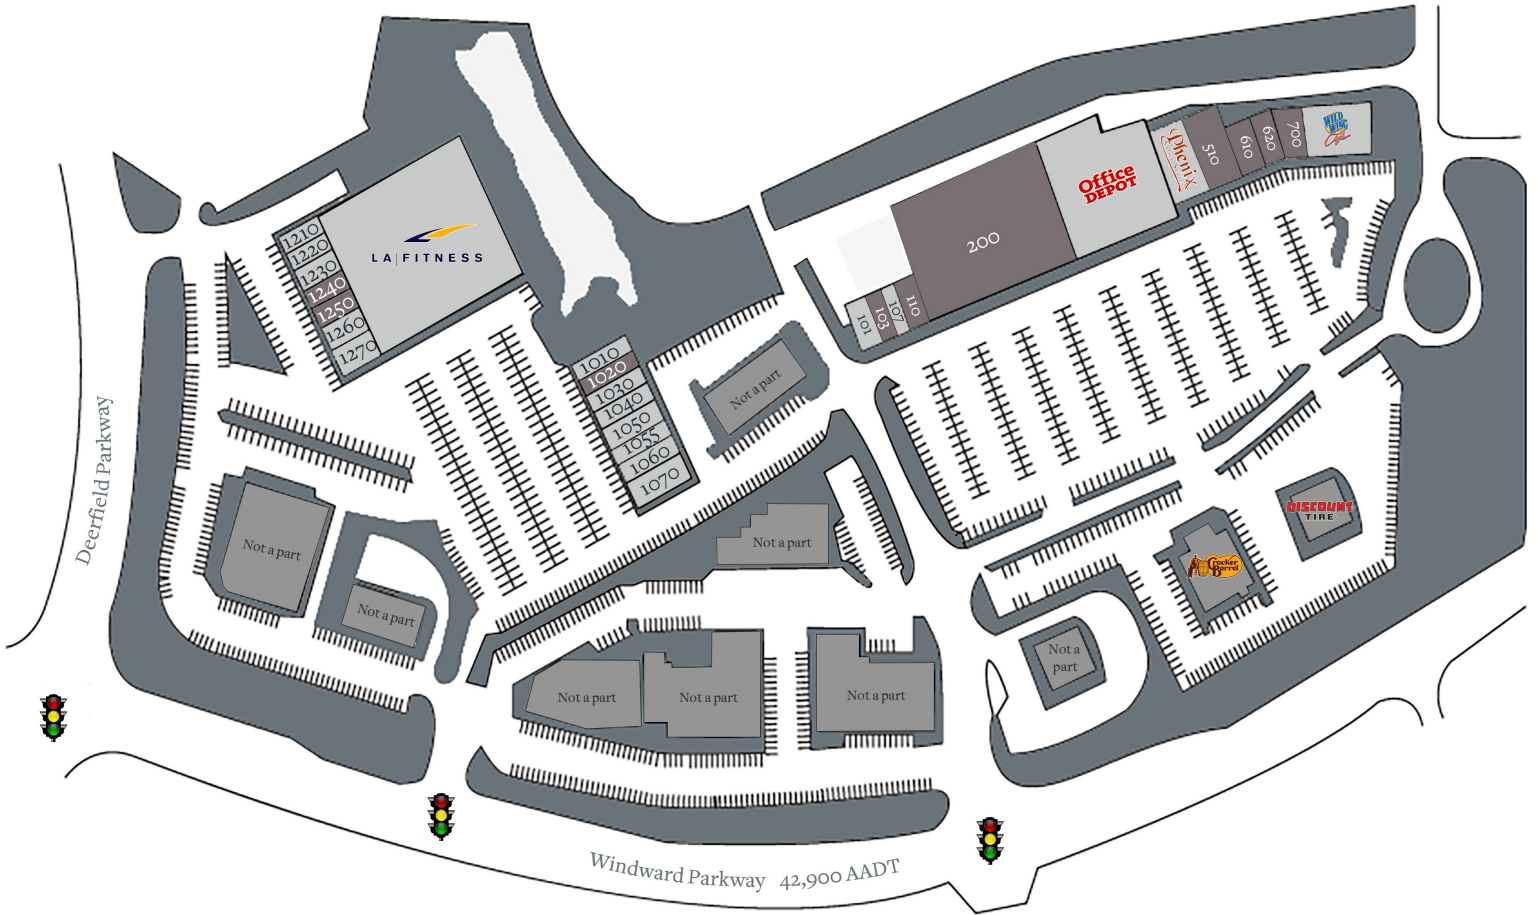

Windward Plaza

Alpharetta, Georgia

5530 Windward Parkway, Alpharetta, GA 30004

Tenant	Sf	Ste	Tenant	Sf	Ste
LA Fitness	45,000	1100	Profile Sandford	2,000	1060
Ideal Image	1,800	1210	Quality Breads & Sweets	2,800	1070
Eye Styles	1,200	1220	Pita Mediterranean Street Food	2,300	101
Deerfield Cleaners	1,400	1230	Available	1,075	103
Available	1,200	1240	The Florist at Windward	1,125	107
Available	2,071	1250	Available	3,000	110
Veronica Stone Salon	3,129	1260	Available	30,000	200
Red Bandanna Pet Food	2,568	1270	Office Depot	18,000	300
Ya Mon Jamaican Cafe	1,600	1010	Phenix Salon	6,400	400
Available	2,000	1020	Available	4,000	510/520
Xanevia Nails	1,180	1030	Available	1,600	610
Poke Fresh	1,600	1040	Available	1,600	620
Massage Envy	3,200	1050	Available	1,600	700
The Joint	1,200	1055	Wild Wing Cafe	8,000	800