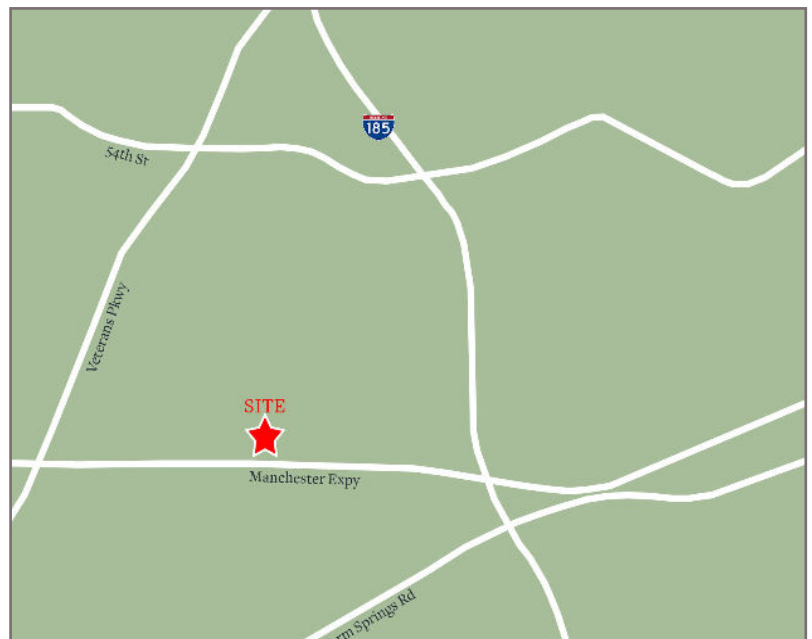

## Columbus, Georgia

2173 Manchester Expressway, Columbus, GA 31904

- 2,000 - 3,500 sf available
- Located in Muscogee County in Columbus, Georgia just off Manchester Expressway
- Situated in the west central part of the state near the Alabama state line, Columbus lies about 90 miles southwest of Atlanta and approximately 80 miles east of the city of Montgomery, Alabama

### TRAFFIC COUNTS

Manchester Expressway	35,300	AADT
-----------------------	--------	------

# Columbus Manchester Expressway

## Columbus, Georgia

2173 Manchester Expressway, Columbus, GA 31904

Tenant	SF
1. Chick-fil-A	4,877
2. Available	2000
3. Available	3,500