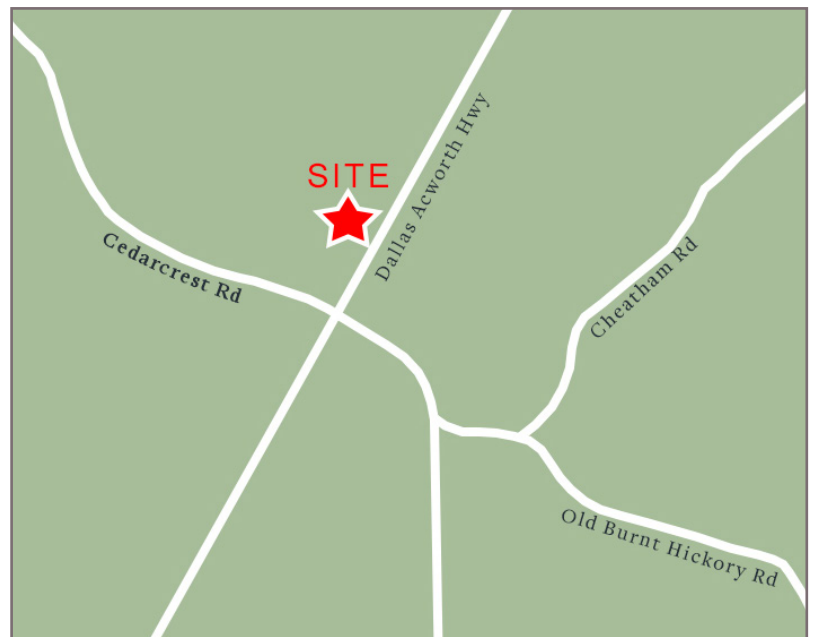

## Dallas, Georgia

8879 Dallas Acworth Hwy, Dallas, GA 30132

- 1,400 - 2,800 sf available
- Neighborhood retail center located in Paulding County
- Situated at the intersection of Dallas Acworth Highway and Cedarcrest Road
- Area retailers include Kroger, Starbucks, Moe's, McDonalds, Taco Bell, Wendy's Pizza Hut and Waffle House

### TRAFFIC COUNTS

Dallas Acworth Highway	16,800	AADT
------------------------	--------	------

# Towne Square at Cedarcrest

## Dallas, Georgia

[8879 Dallas Acworth Hwy, Dallas, GA 30132](#)

Tenant	Sf	Ste
Orthozone	3,800	101
Studio 151	1,400	115
Dunn's Family Chiropractic	1,400	120
State Farm Insurance	1,400	125
<b>Available</b>	<b>1,400</b>	<b>130</b>
<b>Available</b>	<b>1,400</b>	<b>135</b>
St. Francis Animal Hospital	2,800	140
City Nails	1,786	200
Dunkin Donuts	1,786	201