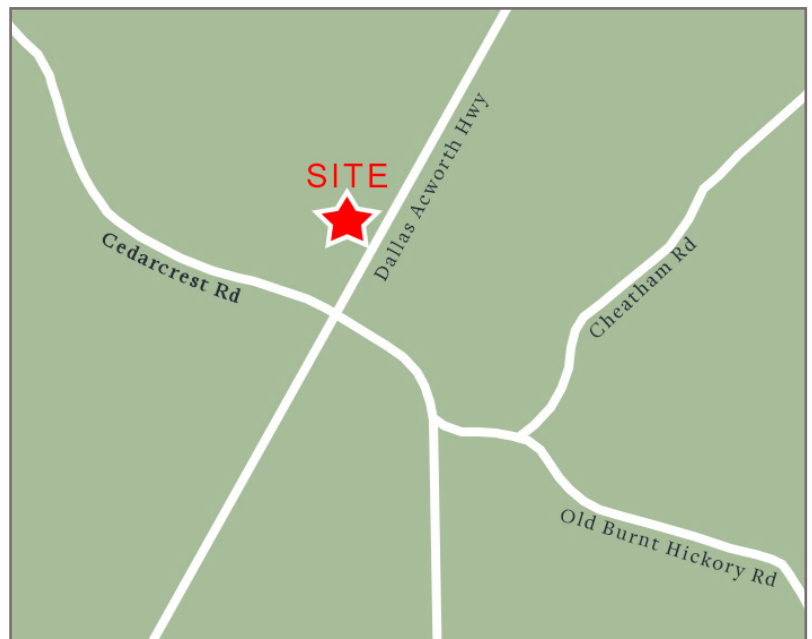

## Dallas, Georgia

8879 Dallas Acworth Hwy, Dallas, GA 30132

- 1,400 - 2,800 sf available
- Neighborhood retail center located in Paulding County
- Situated at the intersection of Dallas Acworth Highway and Cedarcrest Road
- Area retailers include Kroger, Starbucks, Moe's, McDonalds, Taco Bell, Wendy's Pizza Hut and Waffle House

### TRAFFIC COUNTS

Dallas Acworth Highway	17,385	AADT
------------------------	--------	------

# Towne Square at Cedarcrest

## Dallas, Georgia

[8879 Dallas Acworth Hwy, Dallas, GA 30132](#)

Tenant	Sf	Ste
Orthozone	3,800	101
Studio 151	1,400	115
Dunn's Family Chiropractic	1,400	120
State Farm Insurance	1,400	125
<b>Available</b>	<b>1,400</b>	<b>130</b>
<b>Available</b>	<b>1,400</b>	<b>135</b>
St. Francis Animal Hospital	2,800	140
City Nails	1,786	200
Dunkin Donuts	1,786	201