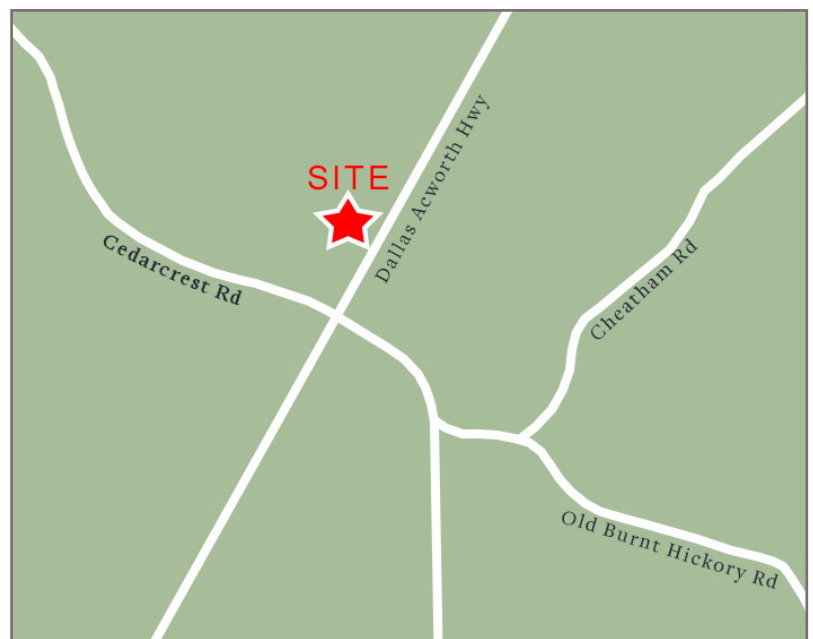

Towne Square at Cedarcrest

Dallas, Georgia

8879 Dallas Acworth Hwy, Dallas, GA 30132

- 1,400 sf available
- Neighborhood retail center located in Paulding County
- Situated at the intersection of Dallas Acworth Highway and Cedarcrest Road
- Area retailers include Kroger, Starbucks, Moe's, McDonalds, Taco Bell, Wendy's Pizza Hut and Waffle House

KEY TENANTS

Dunkin Donuts and State Farm.

TRAFFIC COUNTS

Dallas Acworth Highway	17,385	AADT
------------------------	--------	------

DEMOGRAPHICS

	1 Mi Radius	3 Mi Radius	5 Mi Radius
Population	5,167	40,361	90,345
Households	1,665	12,924	29,666
Avg HH Income	\$100,708	\$155,774	\$151,616
Daytime Pop	665	4,929	15,491

Towne Square at Cedarcrest

Dallas, Georgia

8879 Dallas Acworth Hwy, Dallas, GA 30132

Tenant	Sf	Ste
Orthozone	3,800	101
Studio 151	1,400	115
Dunn's Family Chiropractic	1,400	120
State Farm Insurance	1,400	125
Available	1,400	130
Birch Tree Bookstore	1,400	135
St. Francis Animal Hospital	2,800	140
City Nails	1,786	200
Dunkin Donuts	1,786	201