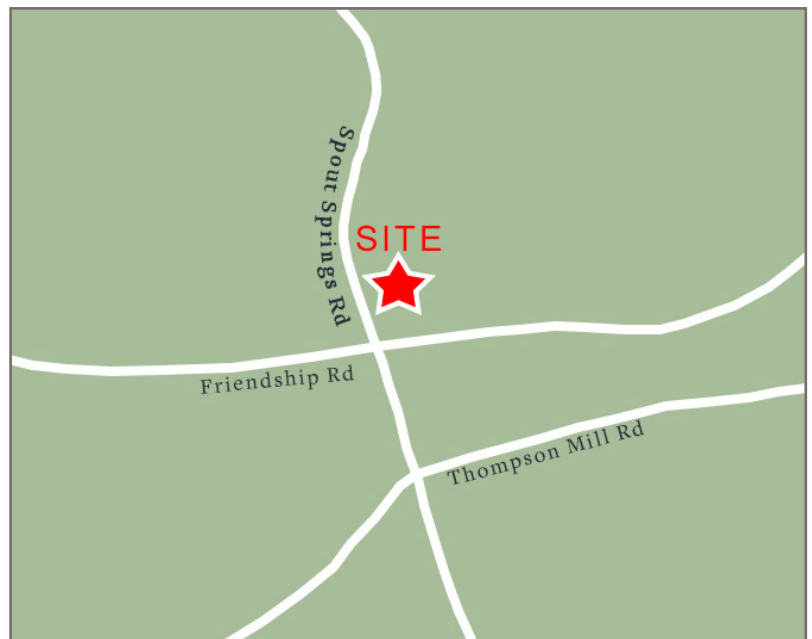

Towne Square at Spout Springs

Flowery Branch, Georgia

[7367 Spout Springs Rd, Flowery Branch, GA 30542](#)

- 1,303 sf available
- Neighborhood retail center located in Hall County
- Situated at the intersection of Spout Springs Rd & Friendship Rd
- Area retailers include Kroger, Publix, CVS, Wendy's, Pizza Hut, Taco Bell, Subway, Waffle House and Advance Autoparts

KEY TENANTS

Los Cabos Mex Mex Grill and Johnny's Pizza.

TRAFFIC COUNTS

Spout Springs Road	11,200	AADT
--------------------	--------	------

DEMOGRAPHICS

	1 Mi Radius	3 Mi Radius	5 Mi Radius
Population	4,003	35,781	88,487
Households	1,309	12,080	29,180
Avg HH Income	\$128,905	\$149,138	\$157,219
Daytime Pop	1,159	5,936	18,566

Towne Square at Spout Springs

Flowery Branch, Georgia

[7367 Spout Springs Rd, Flowery Branch, GA 30542](#)

Tenant	Sf	Ste
Kings Tailor	1,240	100
North Georgia Hearing	1,050	105
K.T. Nails	1,350	110
Available	1,303	115
Northside Hospital	4,697	125
Los Cabos Mex Mex Grill	4,350	140/150
Johnny's Pizza	3,200	204