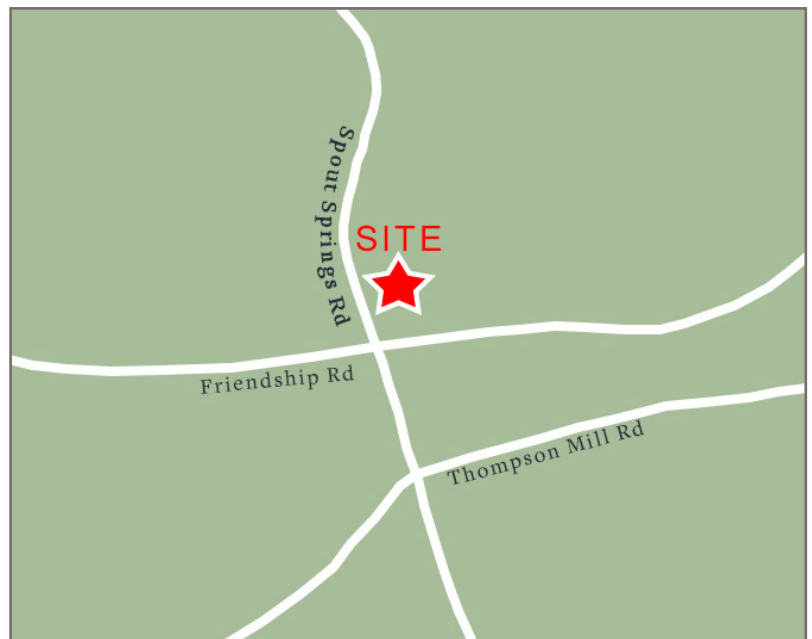

Towne Square at Spout Springs

Flowery Branch, Georgia

[7367 Spout Springs Rd, Flowery Branch, GA 30542](#)

- 1,303 sf available
- Neighborhood retail center located in Hall County
- Situated at the intersection of Spout Springs Rd & Friendship Rd
- Area retailers include Kroger, Publix, CVS, Wendy's, Pizza Hut, Taco Bell, Subway, Waffle House and Advance Autoparts

KEY TENANTS

Los Cabos Mex Mex Grill and Johnny's Pizza.

TRAFFIC COUNTS

Spout Springs Road	15,409	AADT
--------------------	--------	------

DEMOGRAPHICS

	1 Mi Radius	3 Mi Radius	5 Mi Radius
Population	4,003	35,781	88,487
Households	1,309	12,080	29,180
Avg HH Income	\$128,905	\$149,138	\$157,219
Daytime Pop	1,159	5,936	18,566

Towne Square at Spout Springs

Flowery Branch, Georgia

[7367 Spout Springs Rd, Flowery Branch, GA 30542](#)

Tenant	Sf	Ste
Kings Tailor	1,240	100
North Georgia Hearing	1,050	105
K.T. Nails	1,350	110
Available	1,303	115
Northside Hospital	4,697	125
Los Cabos Mex Mex Grill	4,350	140/150
Johnny's Pizza	3,200	204