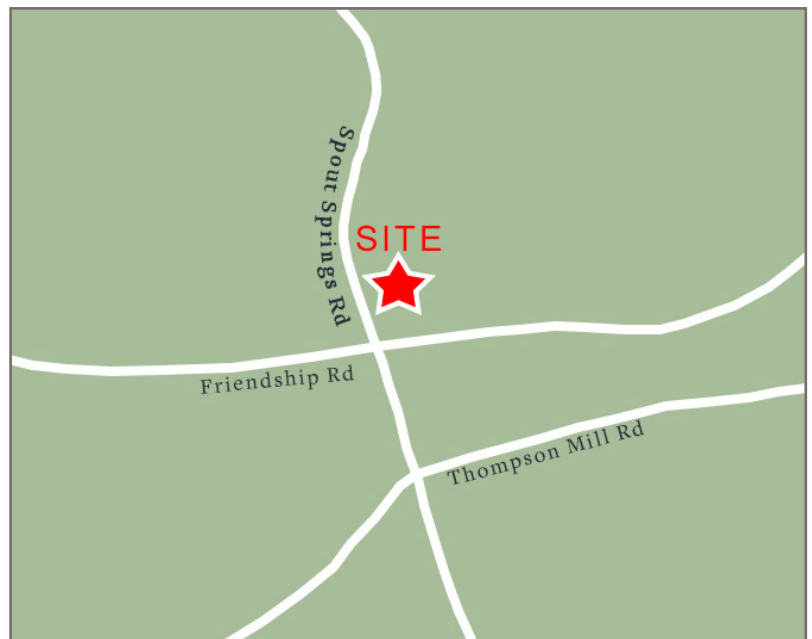

Towne Square at Spout Springs

Flowery Branch, Georgia

[7367 Spout Springs Rd, Flowery Branch, GA 30542](#)

- Fully leased
- Neighborhood retail center located in Hall County
- Situated at the intersection of Spout Springs Rd & Friendship Rd
- Area retailers include Kroger, Publix, CVS, Wendy's, Pizza Hut, Taco Bell, Subway, Waffle House and Advance Autoparts

KEY TENANTS

Los Cabos Mex Mex Grill and Johnny's Pizza.

TRAFFIC COUNTS

Spout Springs Road	15,409	AADT
--------------------	--------	------

DEMOGRAPHICS

	1 Mi Radius	3 Mi Radius	5 Mi Radius
Population	4,003	35,781	88,487
Households	1,309	12,080	29,180
Avg HH Income	\$128,905	\$149,138	\$157,219
Daytime Pop	1,159	5,936	18,566

Towne Square at Spout Springs

Flowery Branch, Georgia

[7367 Spout Springs Rd, Flowery Branch, GA 30542](#)

Tenant	Sf	Ste
Kings Tailor	1,240	100
North Georgia Hearing	1,050	105
K.T. Nails	1,350	110
Regen-U-Sphere	1,303	115
Northside Hospital	4,697	125
Los Cabos Mex Mex Grill	4,350	140/150
Johnny's Pizza	3,200	204