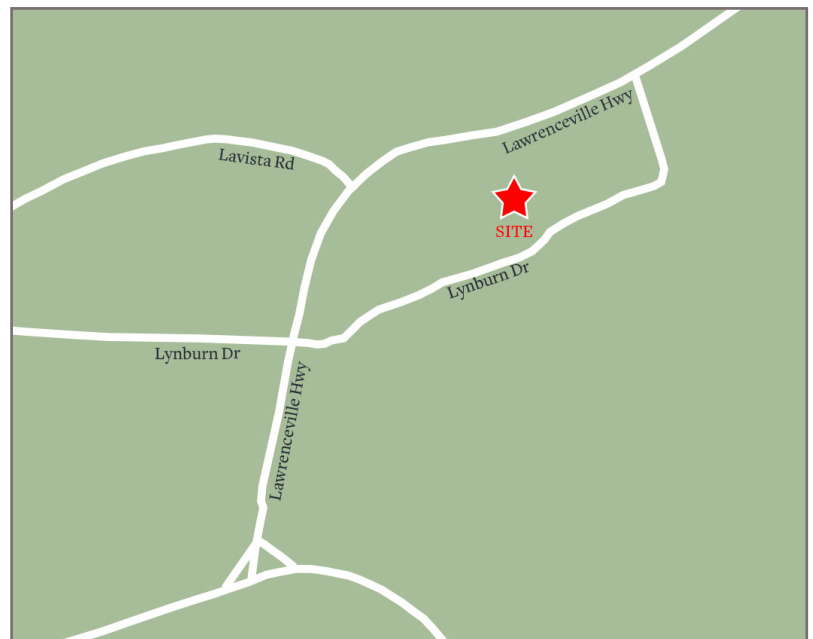

## Tucker, Georgia

4367 Lawrenceville Highway, Tucker, GA 30084

- Fully leased Kroger anchored center located in DeKalb County
- Close proximity to Northlake Mall, currently undergoing a complete revitalization
- Densely populated with an urban, young professional demographic
- Excellent visibility and accessibility on the going home side of Lawrenceville Highway
- The center benefits from three dedicated traffic signals

### TRAFFIC COUNTS

|                   |        |      |
|-------------------|--------|------|
| LaVista Rd        | 24,600 | AADT |
| Lawrenceville Hwy | 25,826 | AADT |

# Cofer Crossing

## Tucker, Georgia

4367 Lawrenceville Highway, Tucker, GA 30084

| Tenant                | Sf    | Ste | Tenant                     | Sf     | Ste |
|-----------------------|-------|-----|----------------------------|--------|-----|
| Accessory World       | 2,377 | 1   | Zam's Cleaners             | 1,400  | 13  |
| US Army Career Center | 2,800 | 2   | Atlanta's Best Wings       | 1,400  | 14  |
| Sally Beauty Supply   | 1,400 | 4   | Meltwich                   | 1,400  | 15  |
| Extreme Teryaki Grill | 1,400 | 5   | Jackson Hewitt Tax Service | 1,400  | 16  |
| Metro PCS             | 1,400 | 6   | The Juicy Crab             | 4,200  | 19  |
| Magical Waxing        | 1,400 | 7   | Dollar Tree                | 10,500 | 20  |
| Great Clips           | 1,400 | 8   | HomeGoods                  | 27,450 | 51  |
| GameStop              | 1,820 | 9   | KFC/Taco Bell              | 3,425  | 71  |
| T-Mobile              | 1,800 | 10  | Verizon Wireless           | 1,932  | 75  |
| The Nail Lounge       | 2,380 | 10A | Kroger                     | 64,905 | 98  |