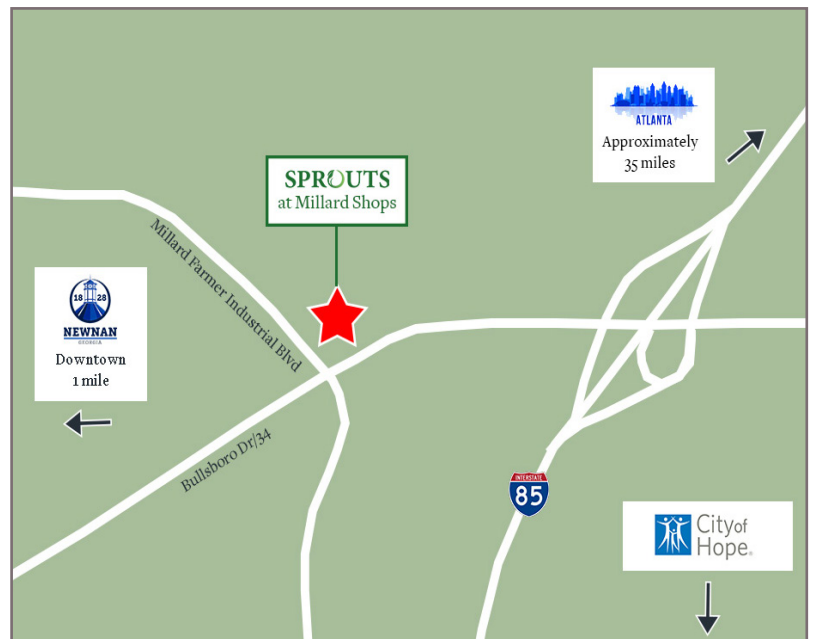

DEMOGRAPHICS

	1 Mi Radius	3 Mi Radius	5 Mi Radius
Population	5,434	45,889	77,486
Households	2,482	18,662	30,515
Avg HH Income	$75,215	$91,991	$102,717
Daytime Pop	6,878	21,965	30,395