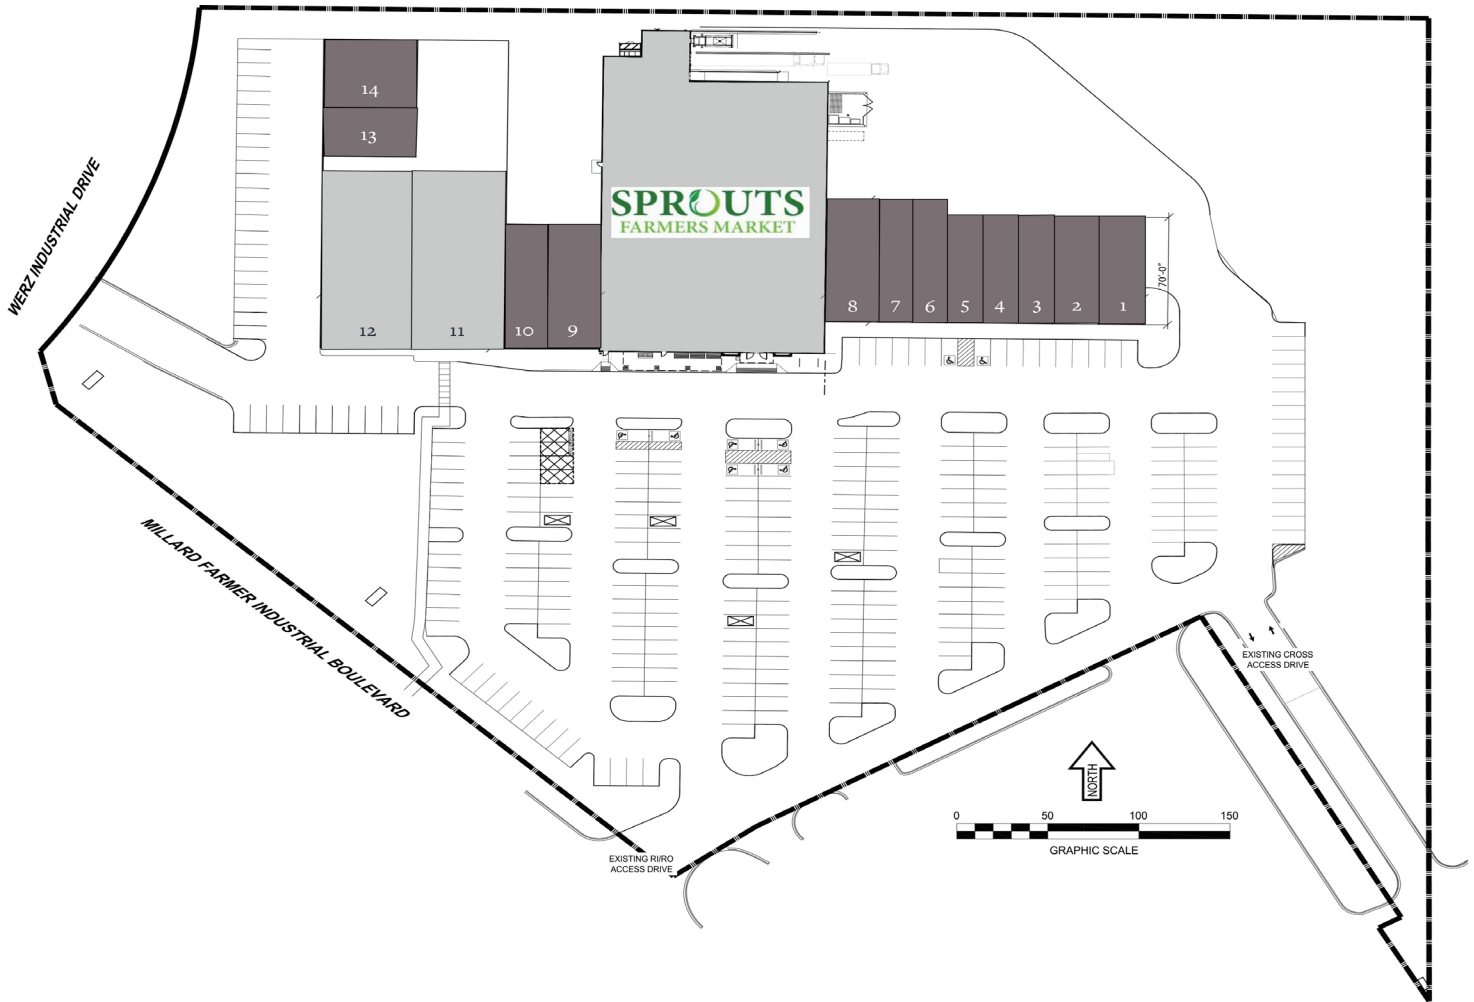

Sprouts at Millard Shops

Newnan, Georgia

19 Millard Farmer Industrial Blvd, Newnan, GA 30263

Tenant	Sf	Ste	Tenant	Sf	Ste
Available	1,750	1	Sprouts Farmers Market	23,256	
Available	1,750	2	Available	2,560	9
Available	1,435	3	Available	1,600	10
Available	1,435	4	Once Upon a Child	5,597	11
Available	1,435	5	Plato's Closet	5,731	12
Available	1,640	6	Available	1,561	13
Available	1,640	7	Available	2,318	14
Available	1,960	8