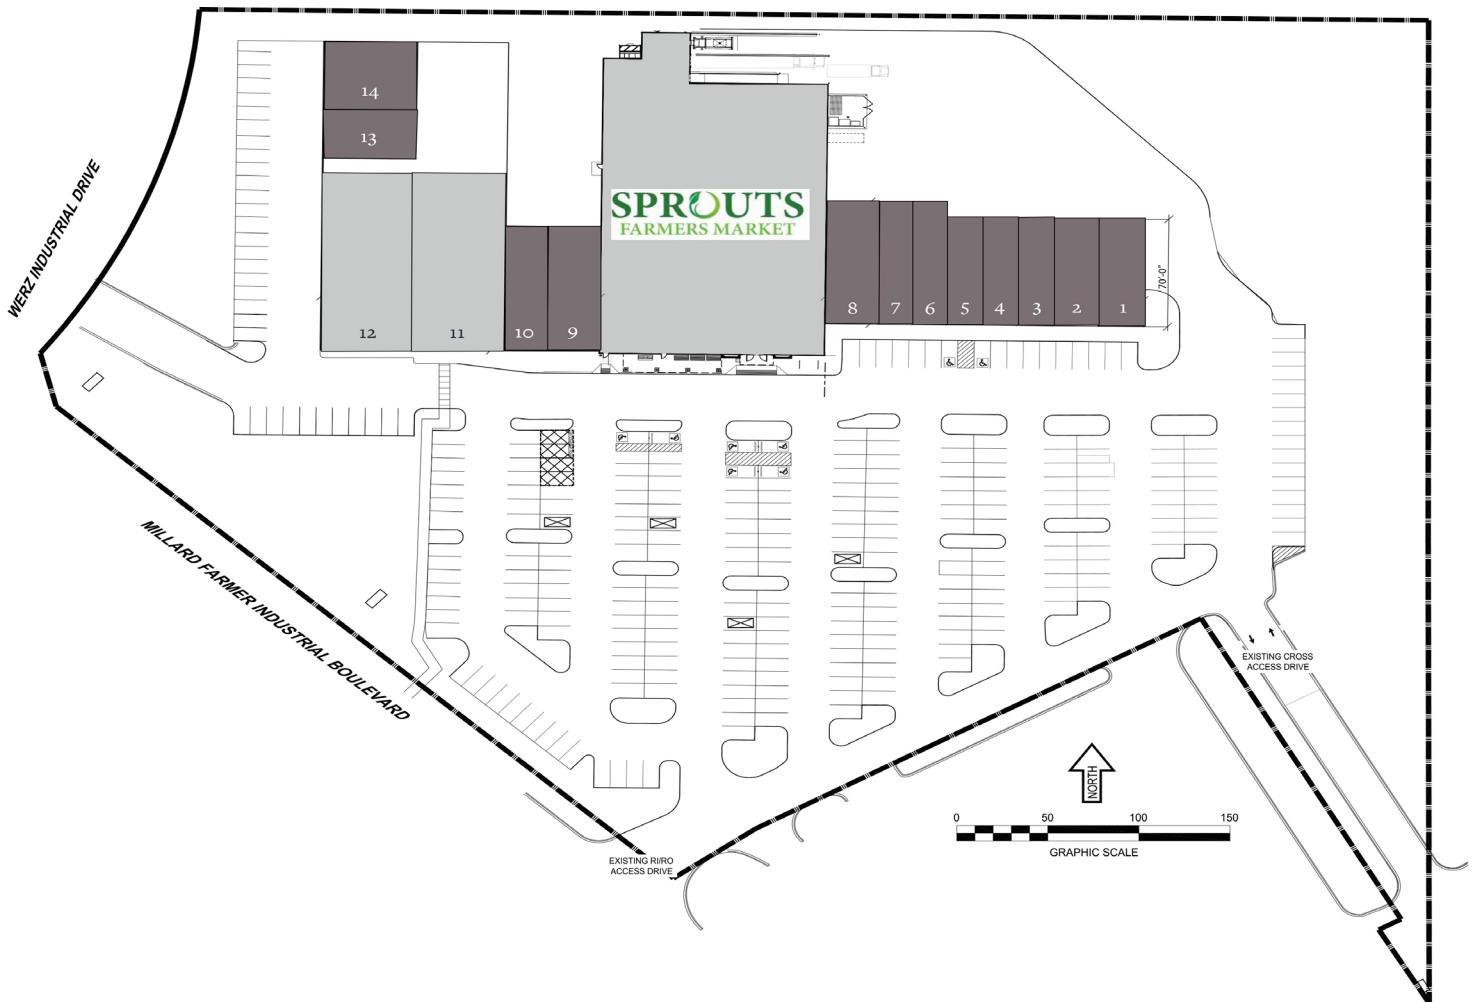

Sprouts at Millard Shops

Newnan, Georgia

19 Millard Farmer Industrial Blvd, Newnan, GA 30263

Tenant	Sf	Ste	Tenant	Sf	Ste
Available	1,707	1	Sprouts Farmers Market	23,256	
Available	1,685	2	Available	2,423	9
Available	1,374	3	Available	1,454	10
Available	1,374	4	Once Upon a Child	5,597	11
Available	1,374	5	Plato's Closet	5,731	12
Available	1,573	6	Available	1,505	13
Available	1,573	7	Available	2,186	14
Available	1,891	8