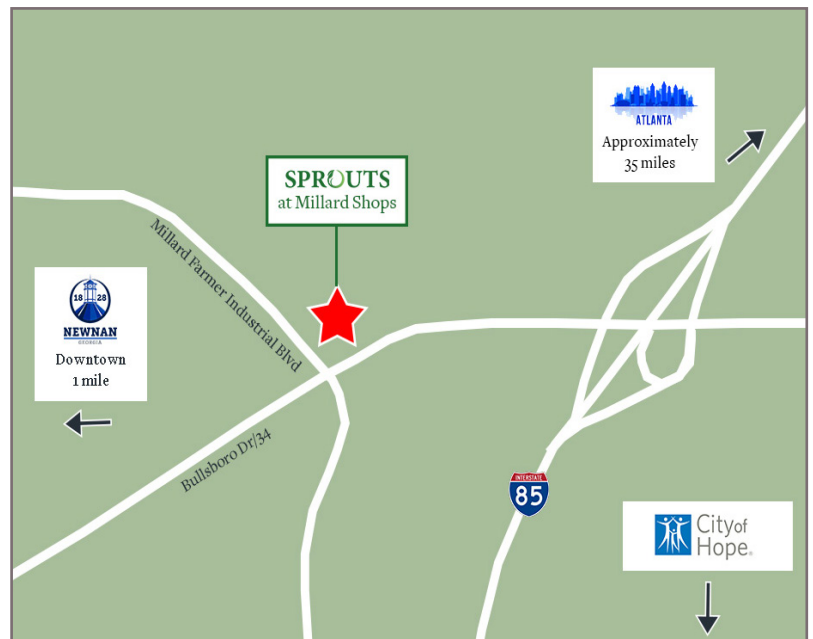

Sprouts at Millard Shops

Newnan, Georgia

19 Millard Farmer Industrial Blvd, Newnan, GA 30263

- 1,374 - 2,423 sf available
- Sprouts anchored neighborhood center located in Newnan under redevelopment
- Tenant mix includes Sprouts, apparel, and children's store
- Close proximity to I-85 & Downtown Newnan
- Estimated Sprouts opening Fall 2026
- Shop space delivery Summer 2026

KEY TENANTS

Sprouts, Once Upon A Child, Plato's Closet

TRAFFIC COUNTS

Millard Farmer Ind Blvd	41,335	AADT
Bullsboro Dr/34	68,880	AADT

DEMOGRAPHICS

	1 Mi Radius	3 Mi Radius	5 Mi Radius
Population	5,434	45,889	77,486
Households	2,482	18,662	30,515
Avg HH Income	\$75,215	\$91,991	\$102,717
Daytime Pop	6,878	21,965	30,395

Sprouts at Millard Shops

Newnan, Georgia

19 Millard Farmer Industrial Blvd, Newnan, GA 30263

- Major Interstate Highway that travels northeast-southwest in Georgia
- Provides direct access to Newnan's Business District and Piedmont Newnan Hospital

- One mile from Downtown Newnan
- Approximately 35 miles southwest of Atlanta on Interstate 85

SPROUTS
at Millard Shops

Publix

Newnan Crossing

Ashley Park

50 Inpatient Bed Hospital

- One of the largest and most advanced cancer research and treatment organizations in the United States